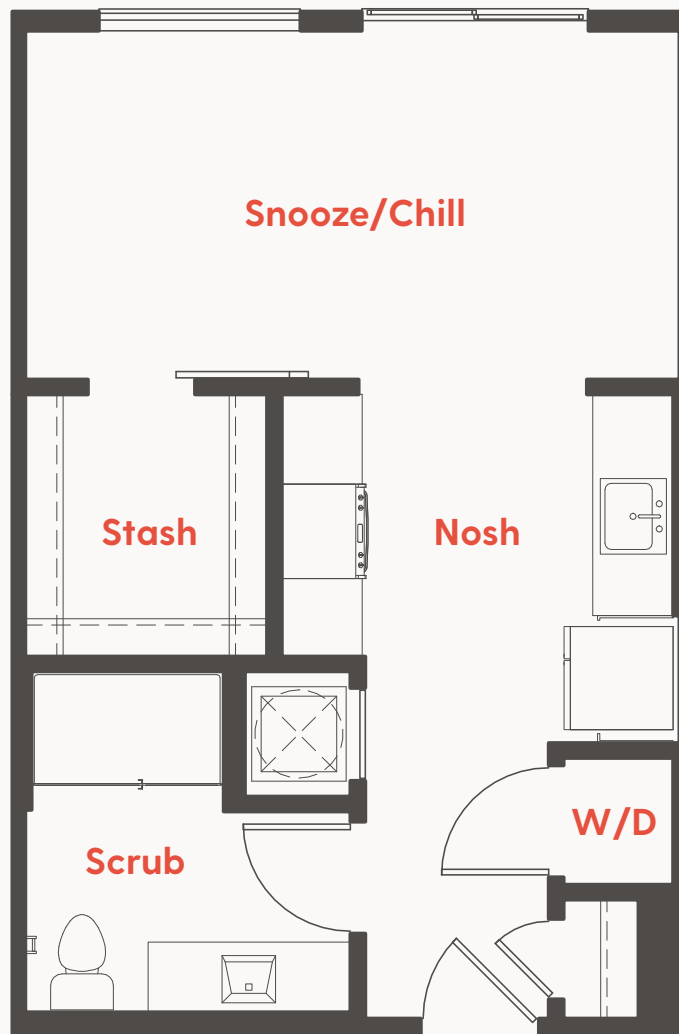

THE
RISE
MEMPHIS

Unit S2c
486 SF
Studio/1 bath

901.401.4014
420 Monroe Avenue
Memphis, TN 38103

theriseapts.com

Information is believed to be accurate, but not warranted. Specification, pricing and availability are subject to change without notice. See agent for details. Artist's renderings and floorplans are approximate only and are not meant to be exact depictions of the unit. Drawings are not to scale. Your selected floorplan may vary from this illustration due to design configuration and architectural styling. Not all features are available in every apartment. All square footages are approximate.