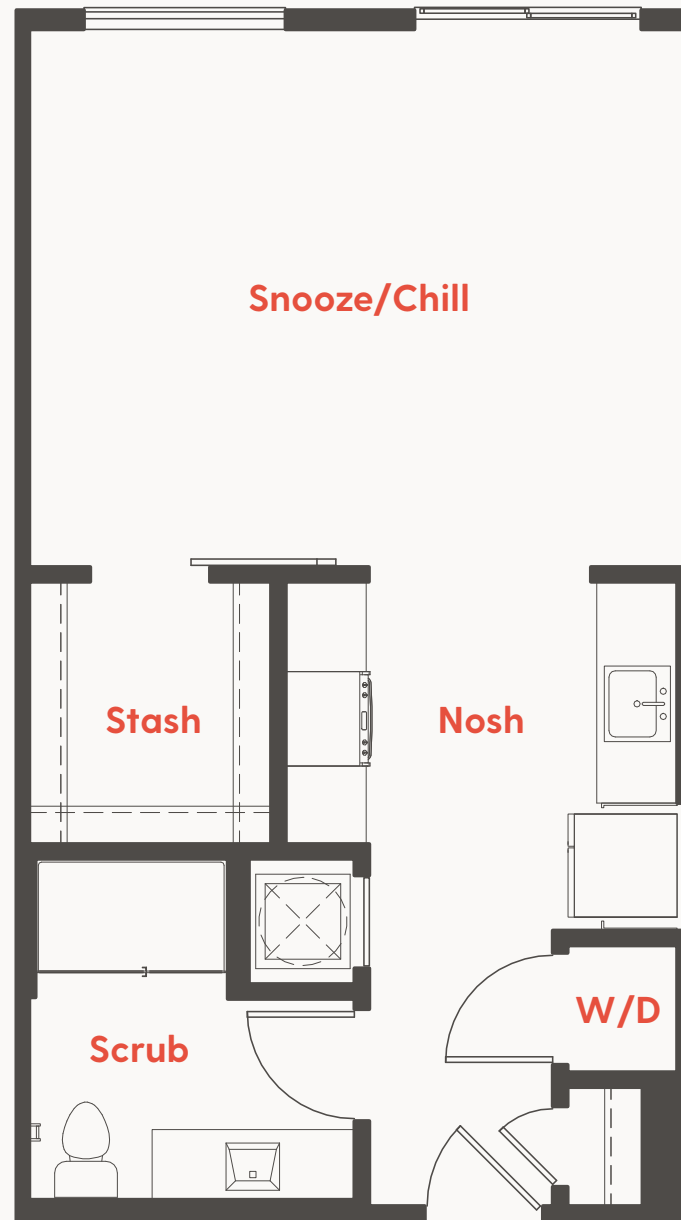

THE
RISE
MEMPHIS

Unit S2a
576 SF
Studio/1 bath

901.401.4014
420 Monroe Avenue
Memphis, TN 38103

theriseapts.com

Information is believed to be accurate, but not warranted. Specification, pricing and availability are subject to change without notice. See agent for details. Artist's renderings and floorplans are approximate only and are not meant to be exact depictions of the unit. Drawings are not to scale. Your selected floorplan may vary from this illustration due to design configuration and architectural styling. Not all features are available in every apartment. All square footages are approximate.