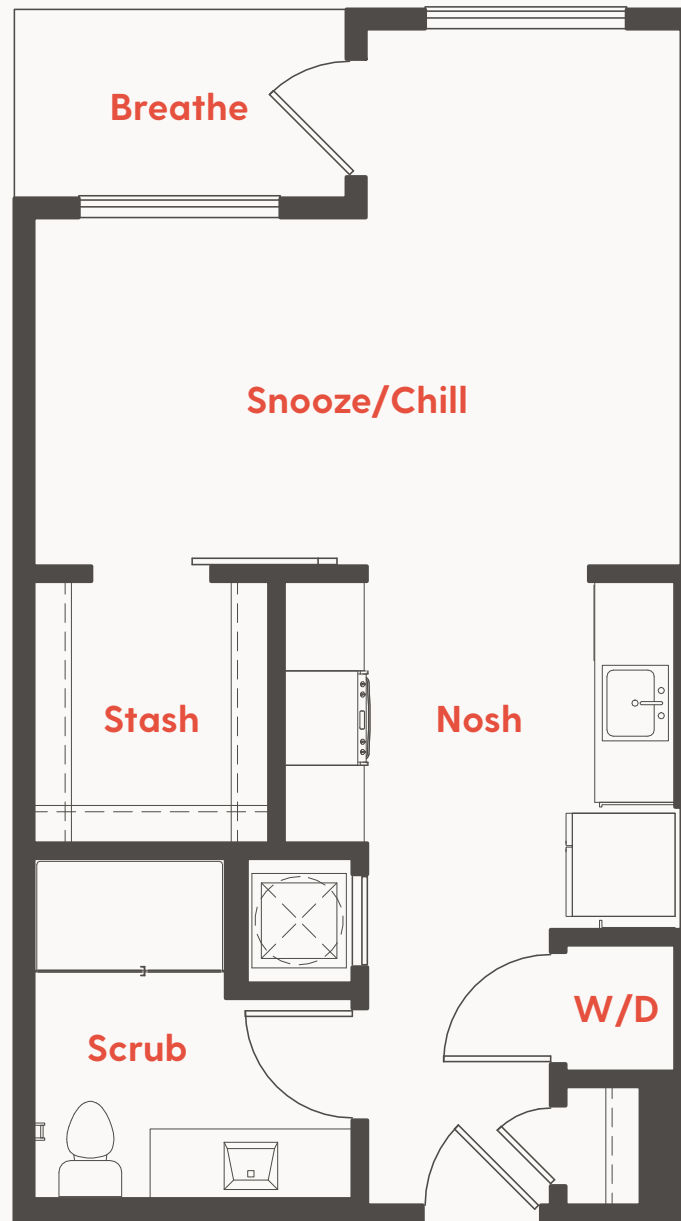

THE
RISE
MEMPHIS

Unit S2
532 SF
Studio/1 bath

901.401.4014
420 Monroe Avenue
Memphis, TN 38103

theriseapts.com

Information is believed to be accurate, but not warranted. Specification, pricing and availability are subject to change without notice. See agent for details. Artist's renderings and floorplans are approximate only and are not meant to be exact depictions of the unit. Drawings are not to scale. Your selected floorplan may vary from this illustration due to design configuration and architectural styling. Not all features are available in every apartment. All square footages are approximate.