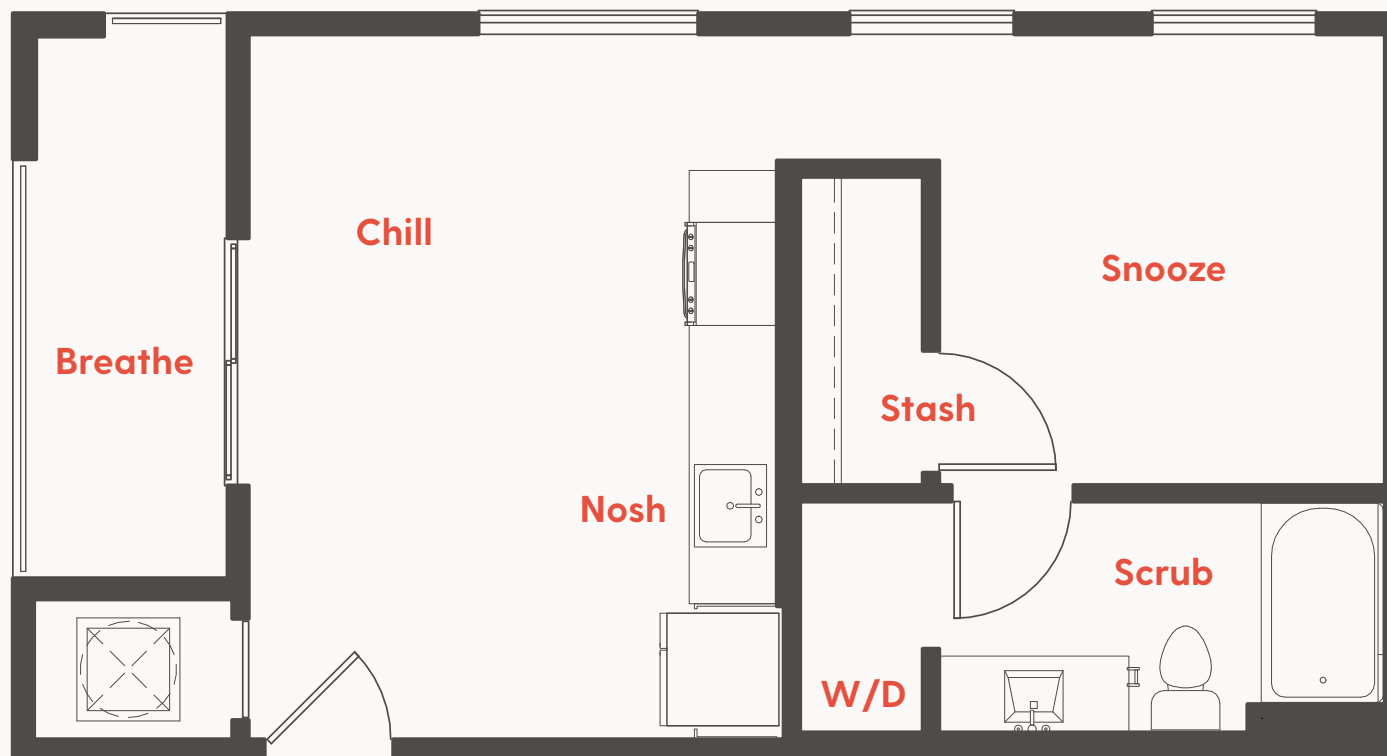

THE  
**RISE**  
MEMPHIS

**Unit S1c**  
**535 SF**  
**Studio/1 bath**

901.401.4014  
420 Monroe Avenue  
Memphis, TN 38103

**theriseapts.com**

Information is believed to be accurate, but not warranted. Specification, pricing and availability are subject to change without notice. See agent for details. Artist's renderings and floorplans are approximate only and are not meant to be exact depictions of the unit. Drawings are not to scale. Your selected floorplan may vary from this illustration due to design configuration and architectural styling. Not all features are available in every apartment. All square footages are approximate.