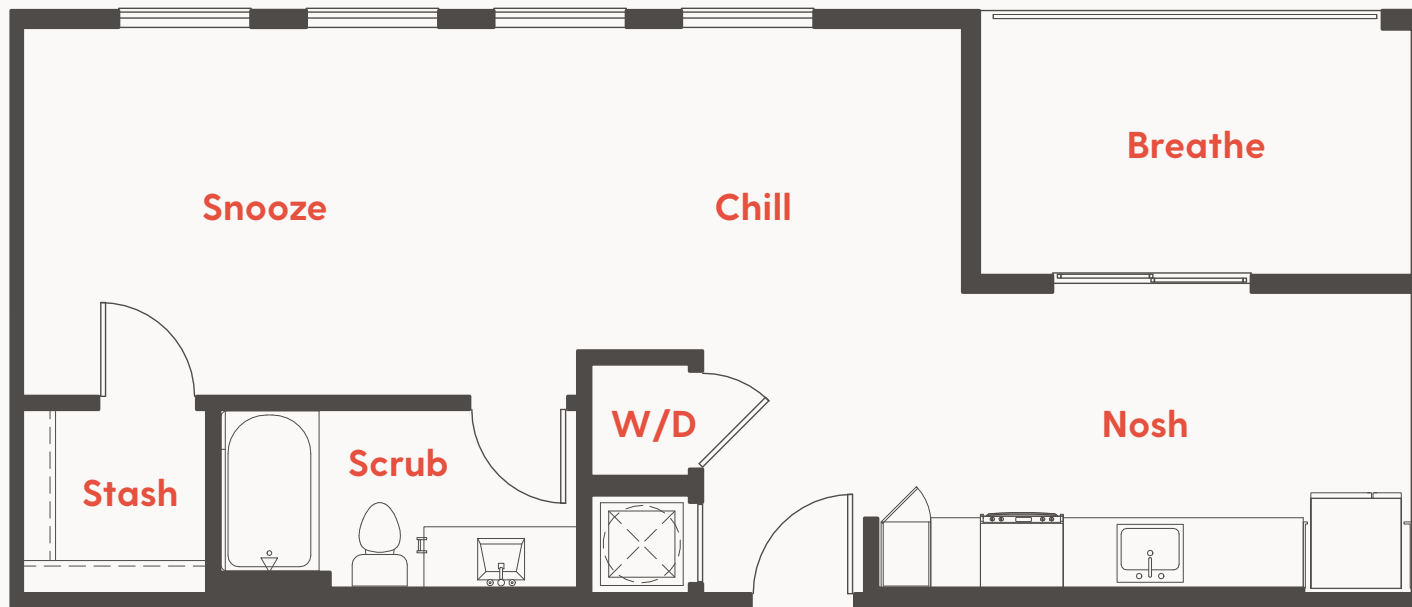

**Unit S1b**  
**660 SF**  
**Studio/1 bath**

901.401.4014  
420 Monroe Avenue  
Memphis, TN 38103

**theriseapts.com**

Information is believed to be accurate, but not warranted. Specification, pricing and availability are subject to change without notice. See agent for details. Artist's renderings and floorplans are approximate only and are not meant to be exact depictions of the unit. Drawings are not to scale. Your selected floorplan may vary from this illustration due to design configuration and architectural styling. Not all features are available in every apartment. All square footages are approximate.