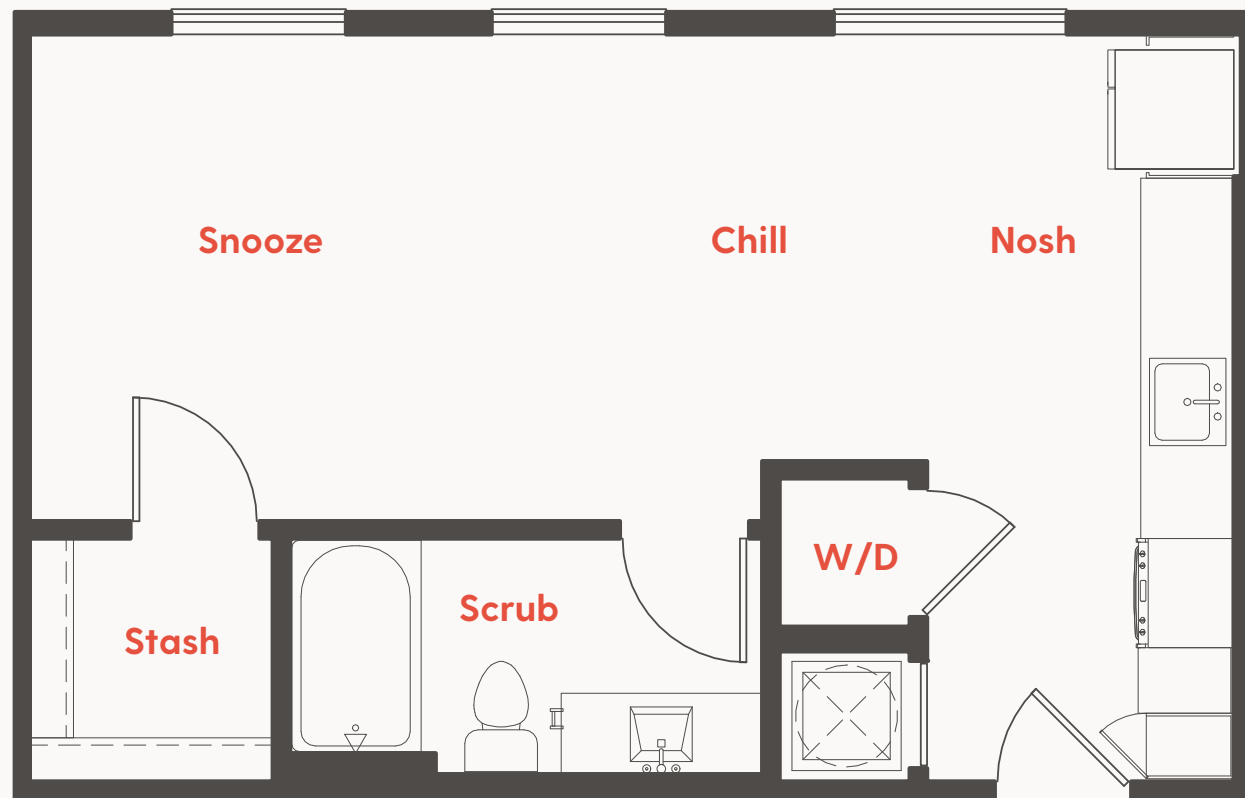

THE  
**RISE**  
MEMPHIS

**Unit S1**  
**512 SF**  
**Studio/1 bath**

901.401.4014  
420 Monroe Avenue  
Memphis, TN 38103

**theriseapts.com**

Information is believed to be accurate, but not warranted. Specification, pricing and availability are subject to change without notice. See agent for details. Artist's renderings and floorplans are approximate only and are not meant to be exact depictions of the unit. Drawings are not to scale. Your selected floorplan may vary from this illustration due to design configuration and architectural styling. Not all features are available in every apartment. All square footages are approximate.