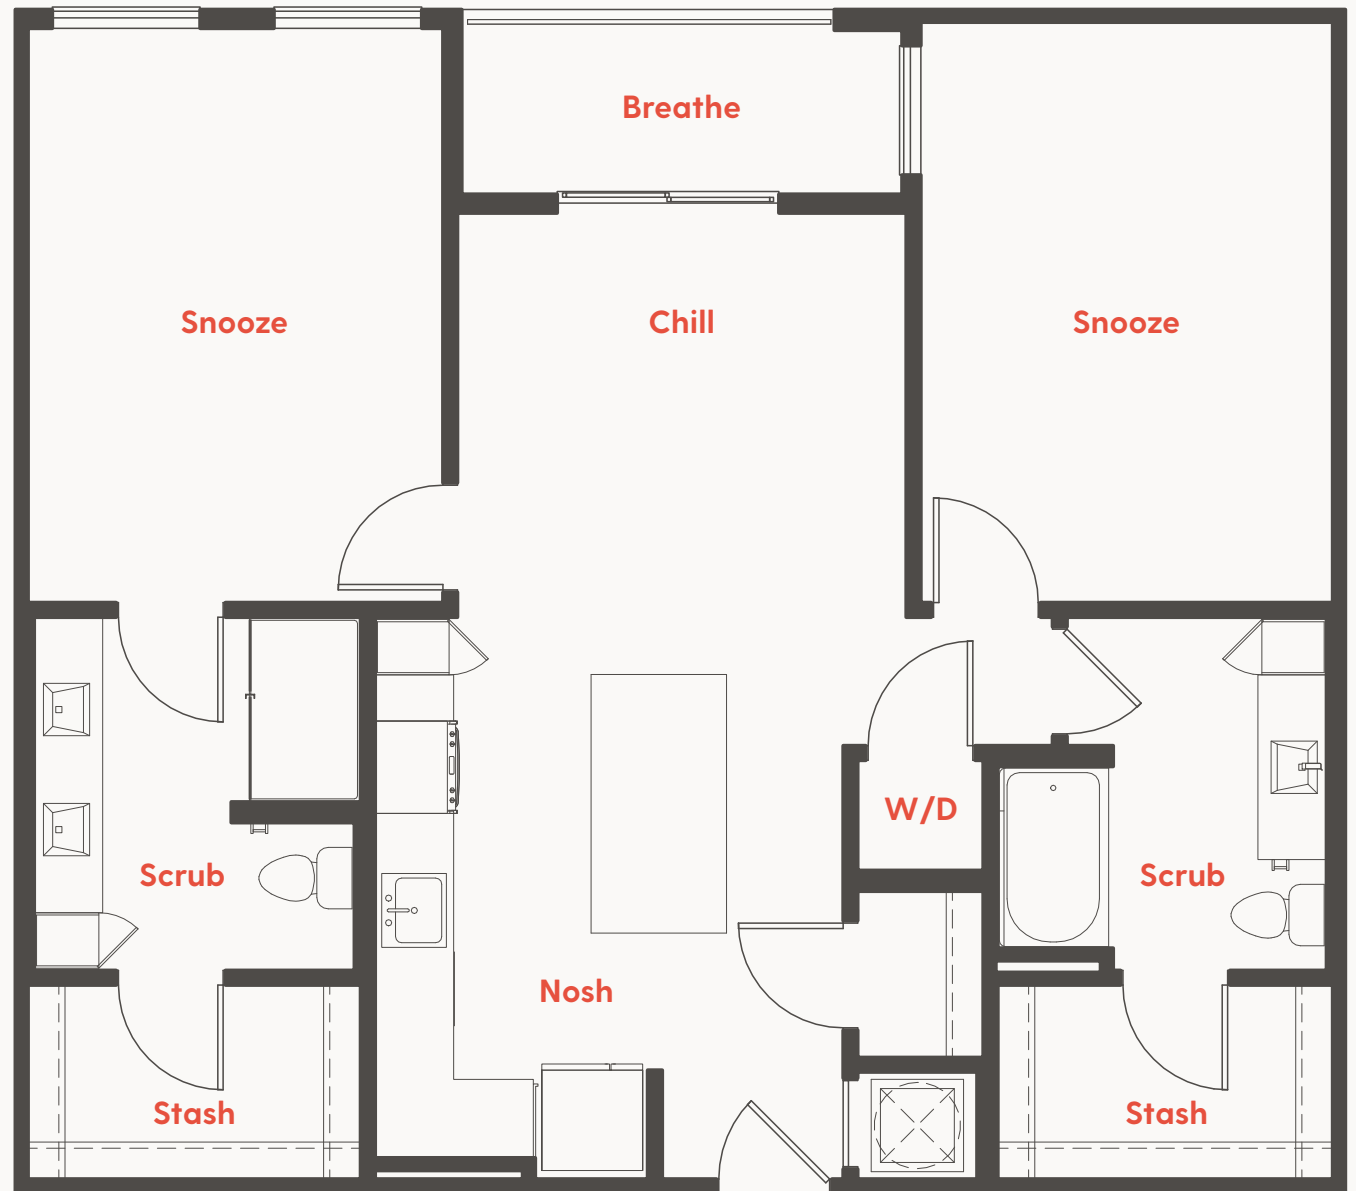

THE
RISE
MEMPHIS

Unit B3
1,095 SF
2 Bed/2 Bath

901.401.4014
420 Monroe Avenue
Memphis, TN 38103

theriseapts.com

Information is believed to be accurate, but not warranted. Specification, pricing and availability are subject to change without notice. See agent for details. Artist's renderings and floorplans are approximate only and are not meant to be exact depictions of the unit. Drawings are not to scale. Your selected floorplan may vary from this illustration due to design configuration and architectural styling. Not all features are available in every apartment. All square footages are approximate.