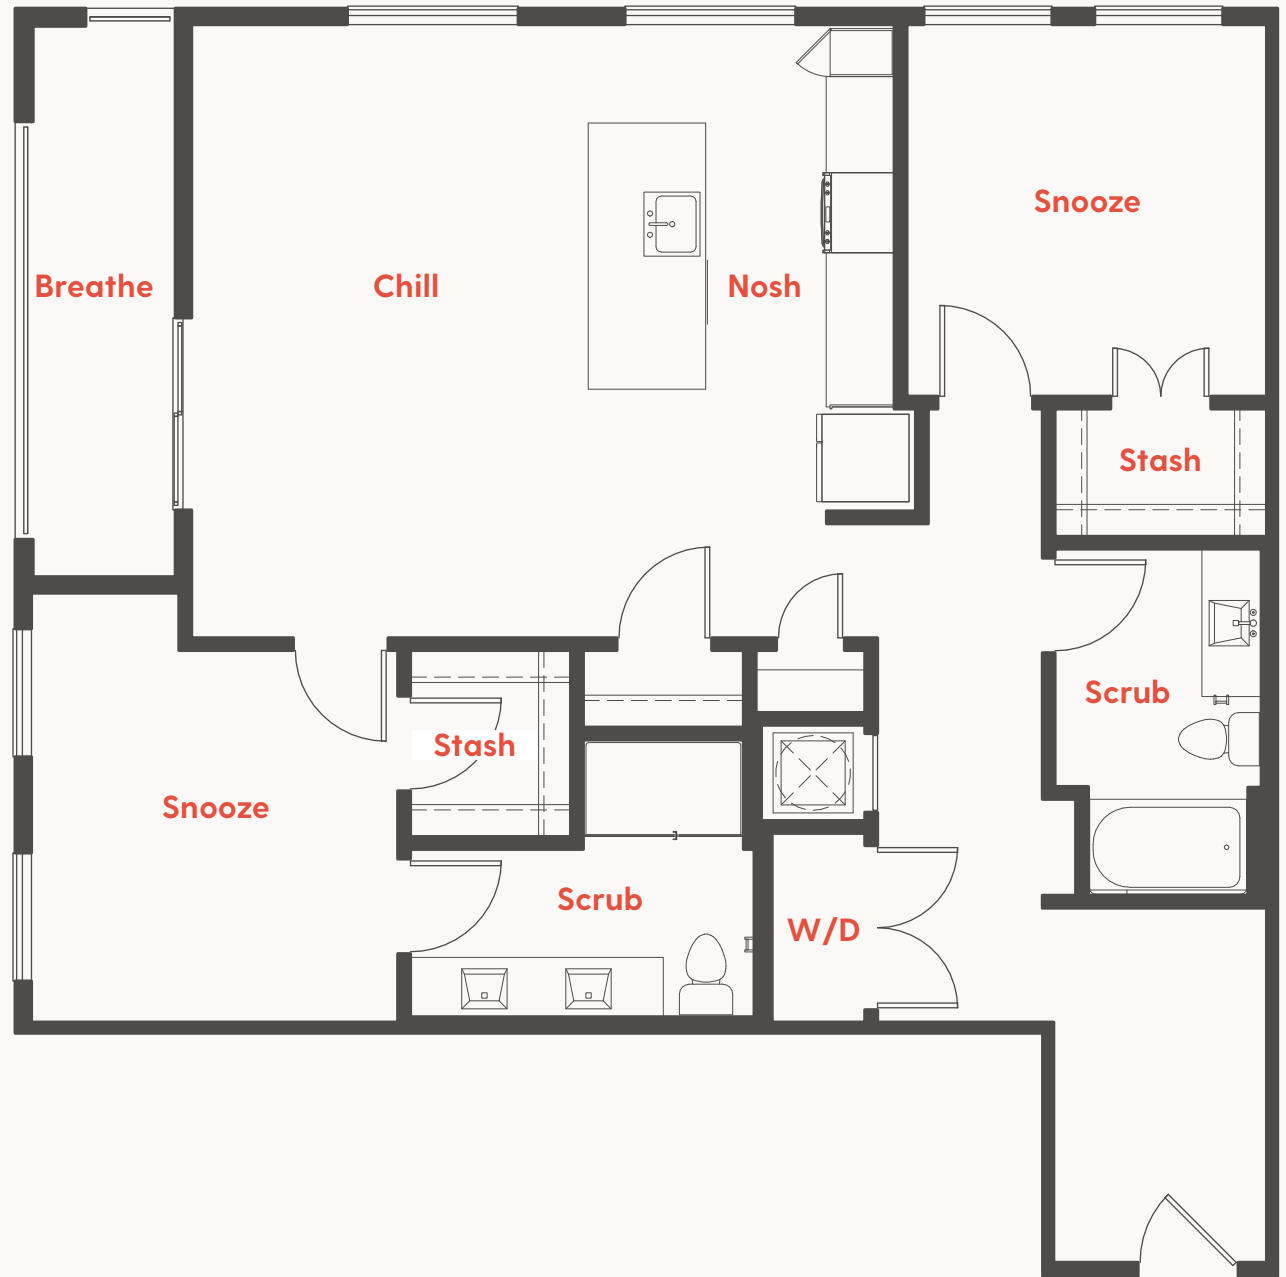

THE
RISE
MEMPHIS

Unit B2a
1,206 SF
2 Bed/2 Bath

901.401.4014
420 Monroe Avenue
Memphis, TN 38103

theriseapts.com

Information is believed to be accurate, but not warranted. Specification, pricing and availability are subject to change without notice. See agent for details. Artist's renderings and floorplans are approximate only and are not meant to be exact depictions of the unit. Drawings are not to scale. Your selected floorplan may vary from this illustration due to design configuration and architectural styling. Not all features are available in every apartment. All square footages are approximate.