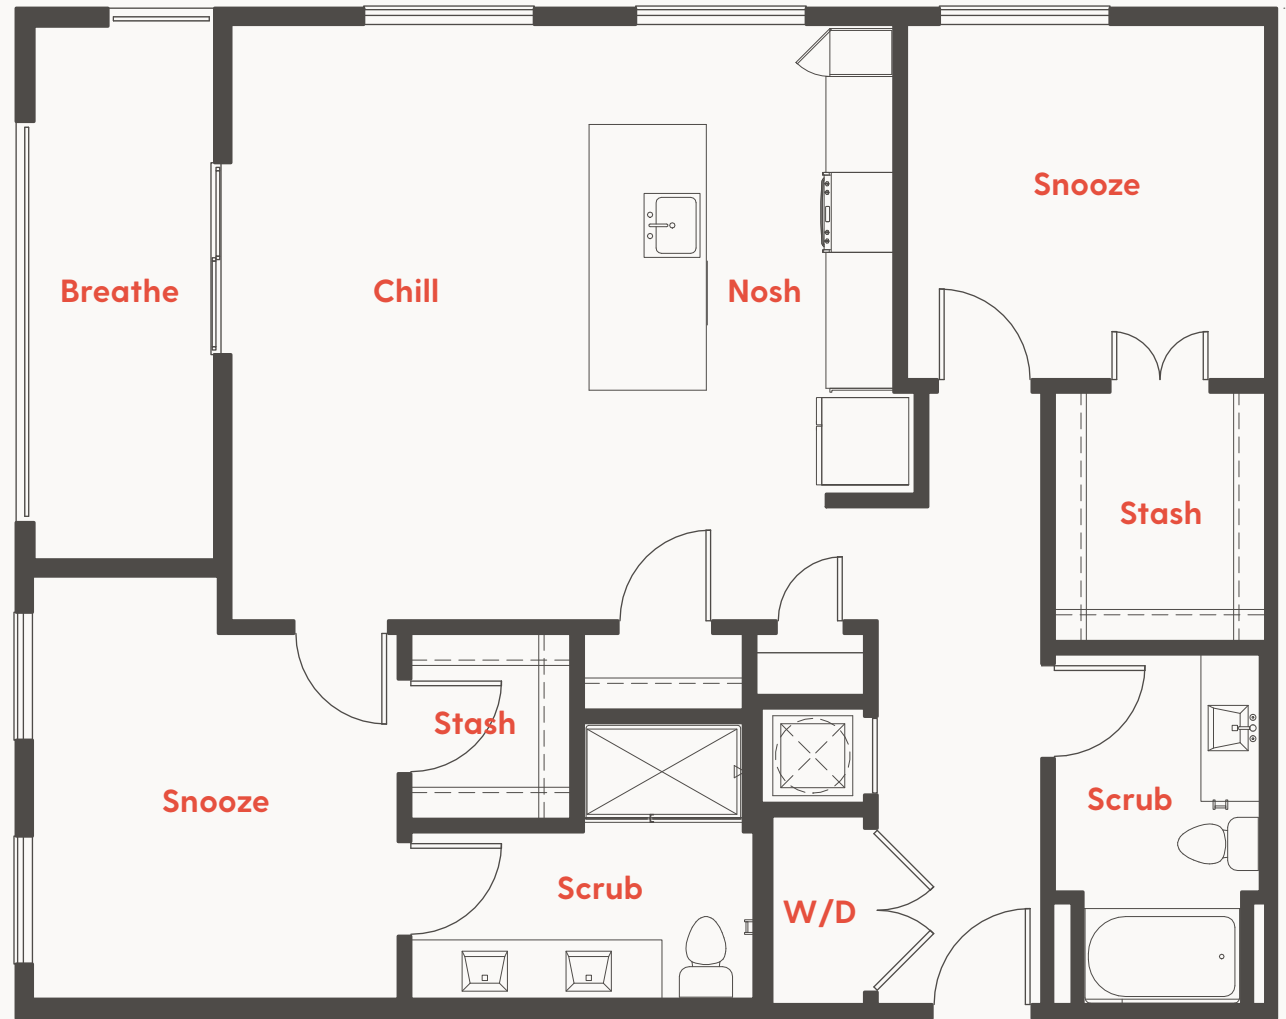

THE
RISE
MEMPHIS

Unit B2
1,135 SF
2 Bed/2 Bath

901.401.4014
420 Monroe Avenue
Memphis, TN 38103

theriseapts.com

Information is believed to be accurate, but not warranted. Specification, pricing and availability are subject to change without notice. See agent for details. Artist's renderings and floorplans are approximate only and are not meant to be exact depictions of the unit. Drawings are not to scale. Your selected floorplan may vary from this illustration due to design configuration and architectural styling. Not all features are available in every apartment. All square footages are approximate.