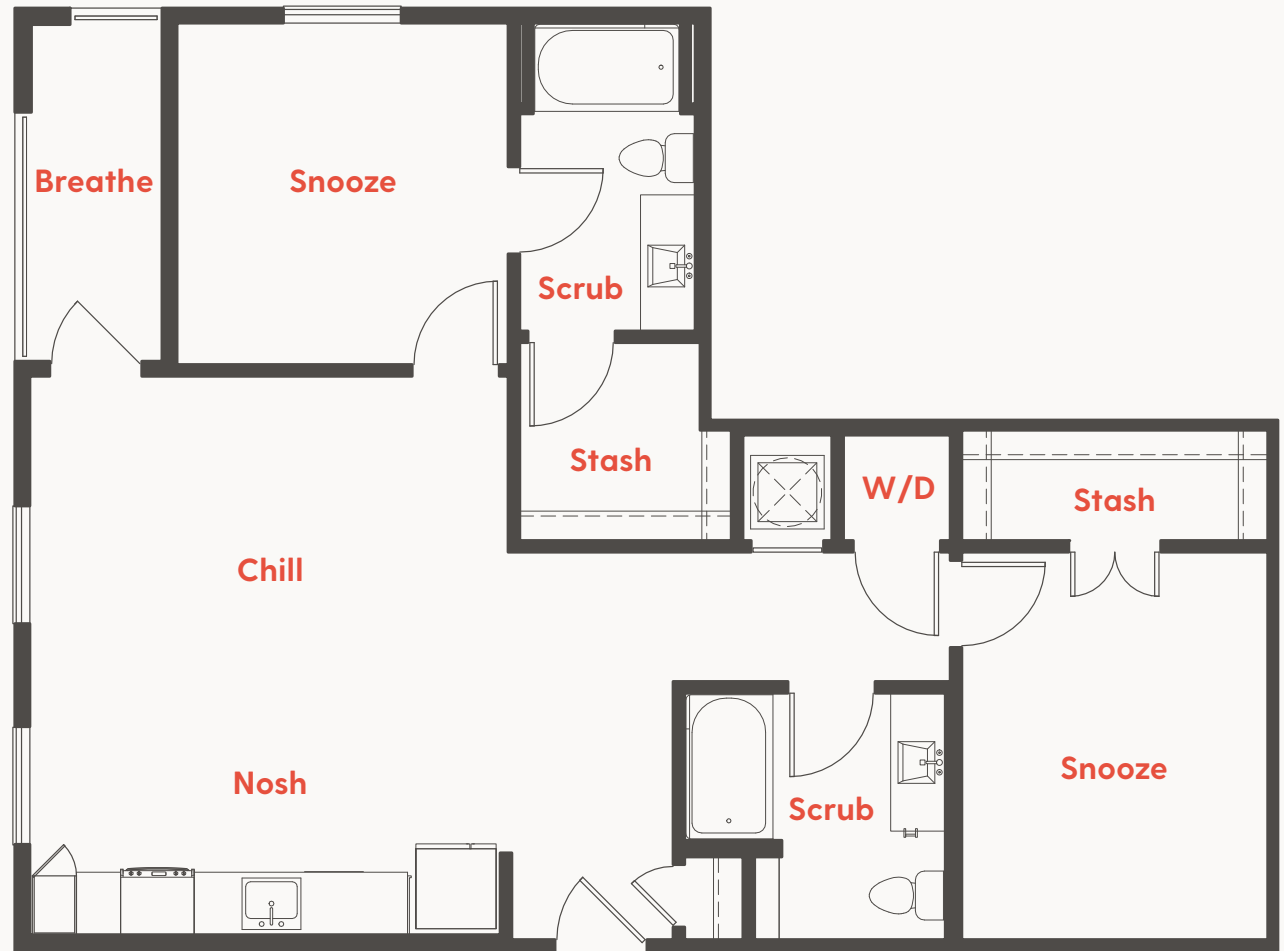

THE
RISE
MEMPHIS

Unit B1
1,044 SF
2 Bed/2 Bath

901.401.4014
420 Monroe Avenue
Memphis, TN 38103

theriseapts.com

Information is believed to be accurate, but not warranted. Specification, pricing and availability are subject to change without notice. See agent for details. Artist's renderings and floorplans are approximate only and are not meant to be exact depictions of the unit. Drawings are not to scale. Your selected floorplan may vary from this illustration due to design configuration and architectural styling. Not all features are available in every apartment. All square footages are approximate.