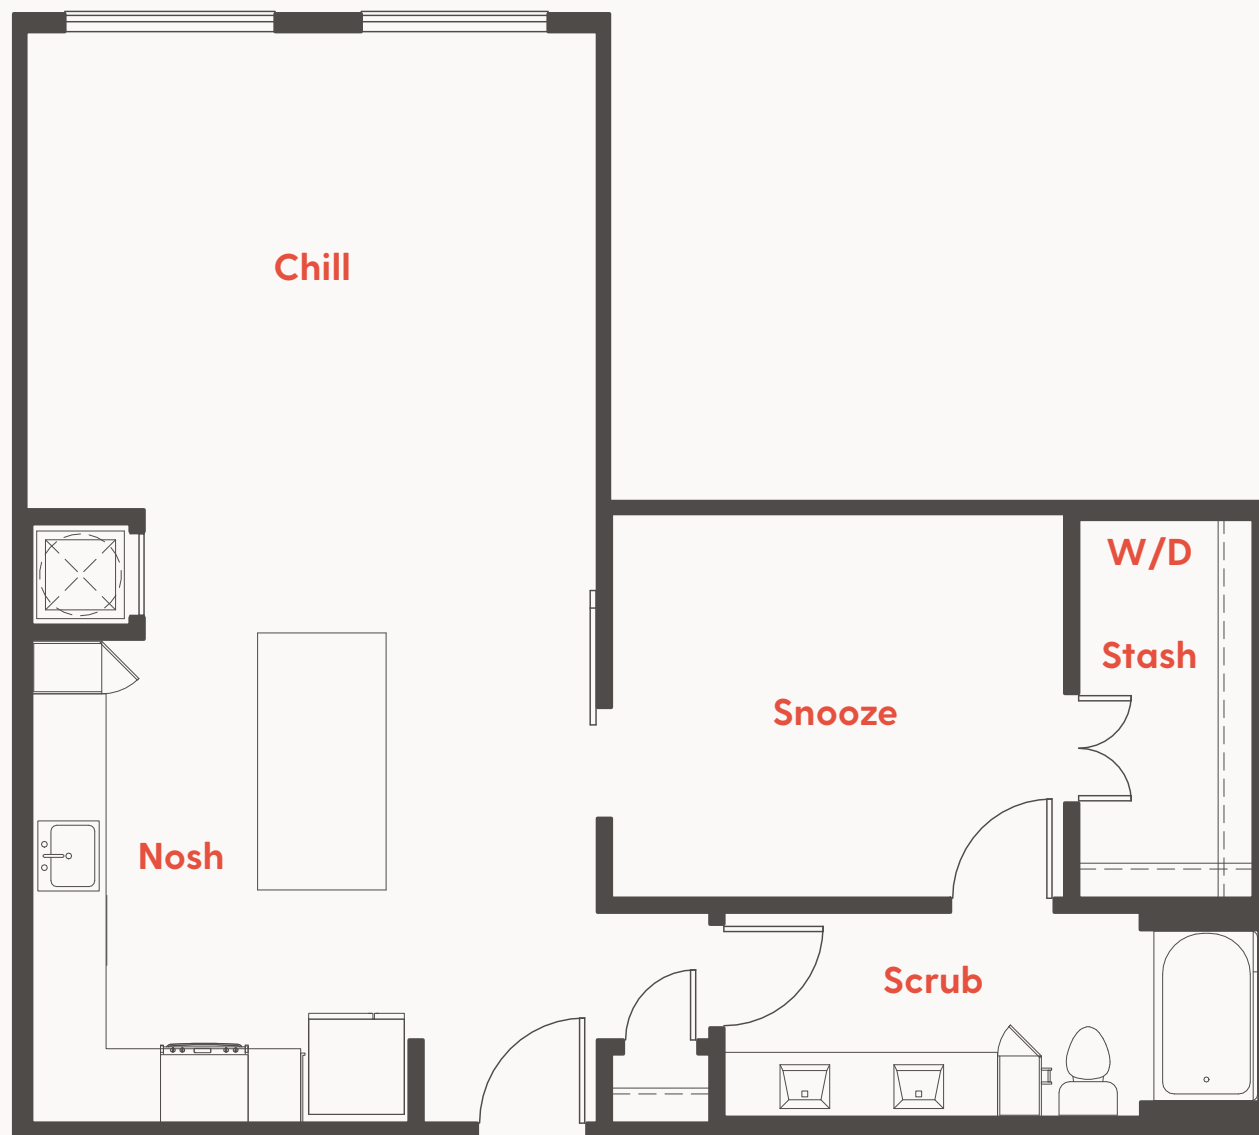

THE
RISE
MEMPHIS

Unit A3
889 SF
1 Bed/1 Bath

901.401.4014
420 Monroe Avenue
Memphis, TN 38103

theriseapts.com

Information is believed to be accurate, but not warranted. Specification, pricing and availability are subject to change without notice. See agent for details. Artist's renderings and floorplans are approximate only and are not meant to be exact depictions of the unit. Drawings are not to scale. Your selected floorplan may vary from this illustration due to design configuration and architectural styling. Not all features are available in every apartment. All square footages are approximate.