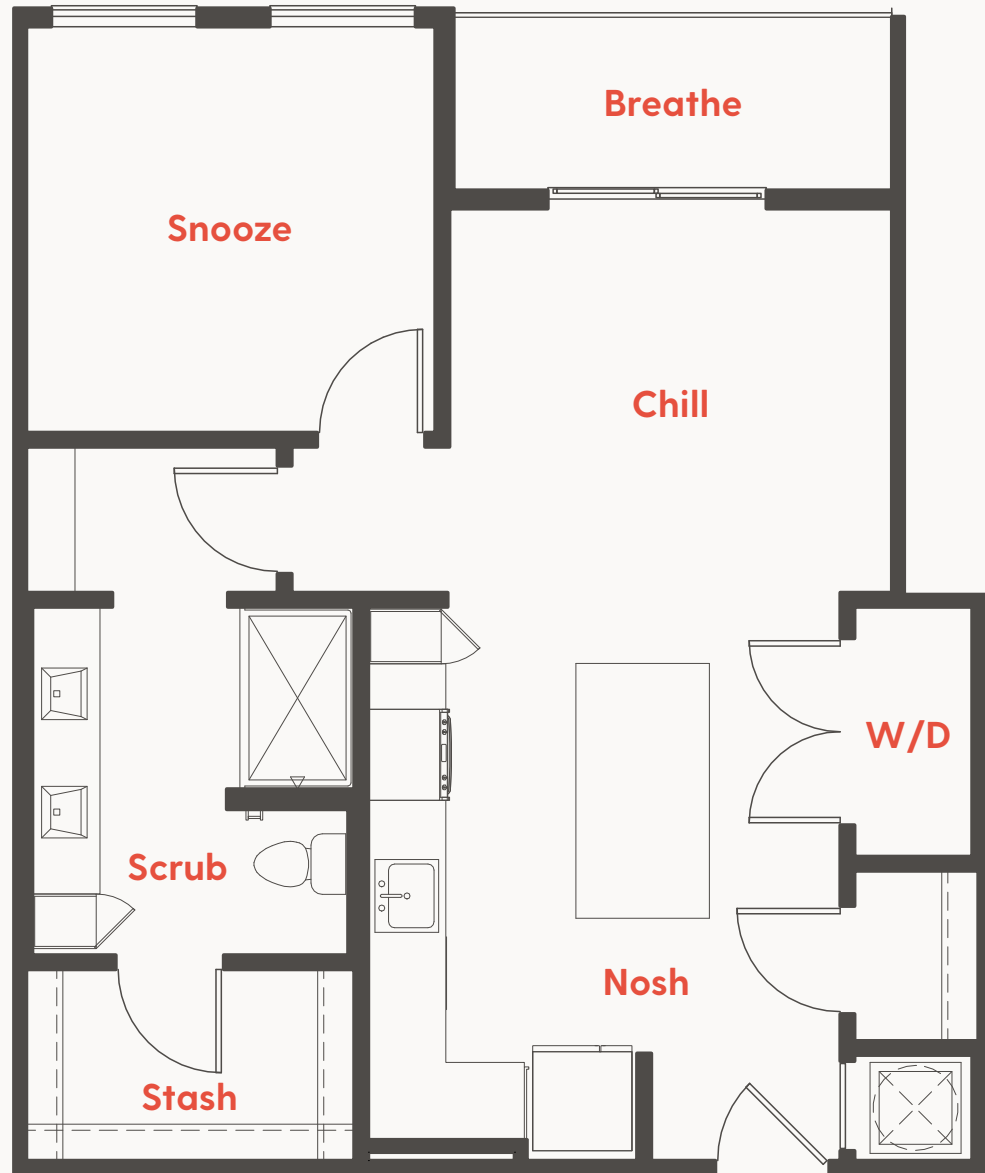

THE
RISE
MEMPHIS

Unit A2b
761 SF
1 Bed/1 Bath

901.401.4014
420 Monroe Avenue
Memphis, TN 38103

theriseapts.com

Information is believed to be accurate, but not warranted. Specification, pricing and availability are subject to change without notice. See agent for details. Artist's renderings and floorplans are approximate only and are not meant to be exact depictions of the unit. Drawings are not to scale. Your selected floorplan may vary from this illustration due to design configuration and architectural styling. Not all features are available in every apartment. All square footages are approximate.