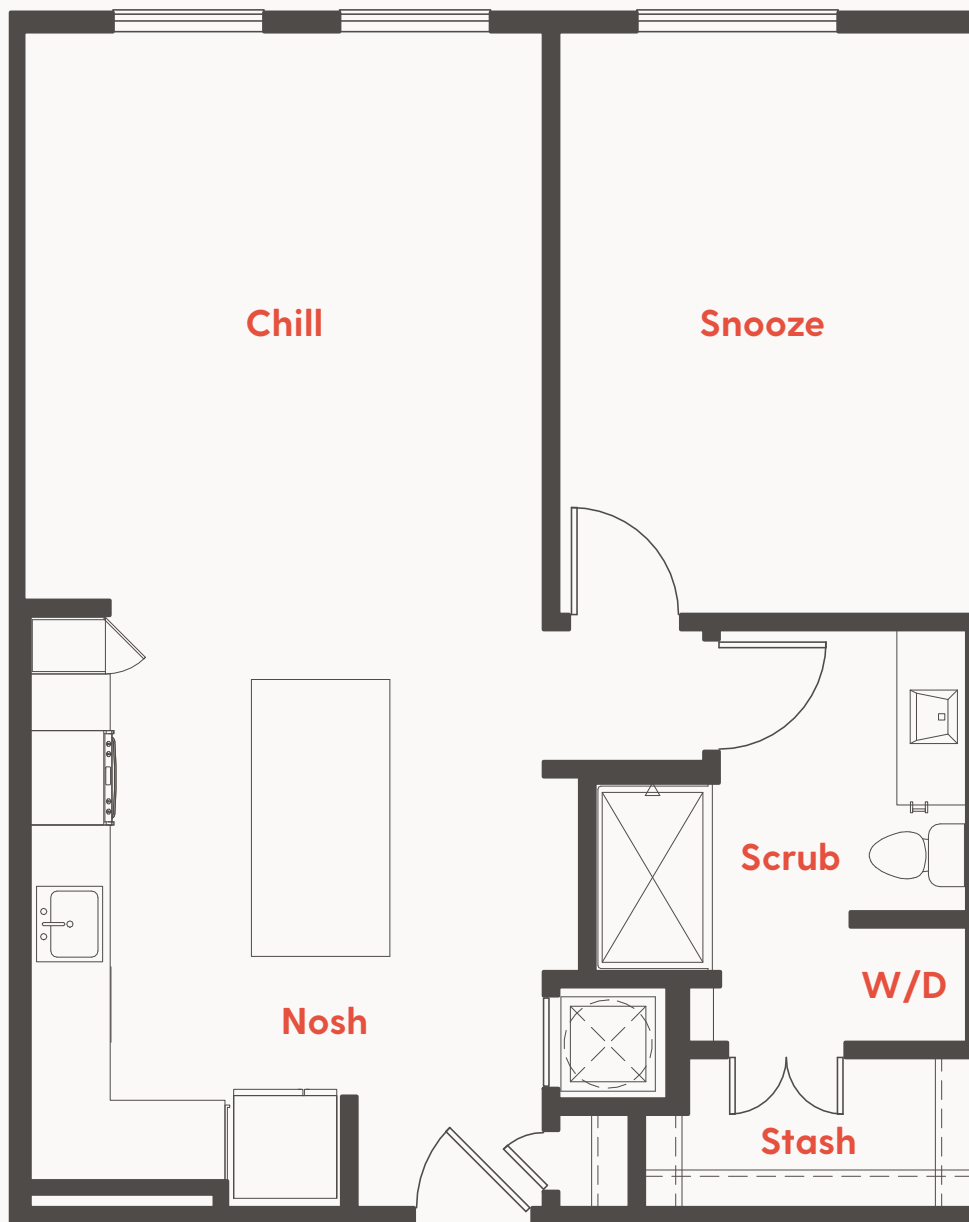

THE  
**RISE**  
MEMPHIS

**Unit A2a**  
**829 SF**  
**1 Bed/1 Bath**

901.401.4014  
420 Monroe Avenue  
Memphis, TN 38103

**theriseapts.com**

Information is believed to be accurate, but not warranted. Specification, pricing and availability are subject to change without notice. See agent for details. Artist's renderings and floorplans are approximate only and are not meant to be exact depictions of the unit. Drawings are not to scale. Your selected floorplan may vary from this illustration due to design configuration and architectural styling. Not all features are available in every apartment. All square footages are approximate.