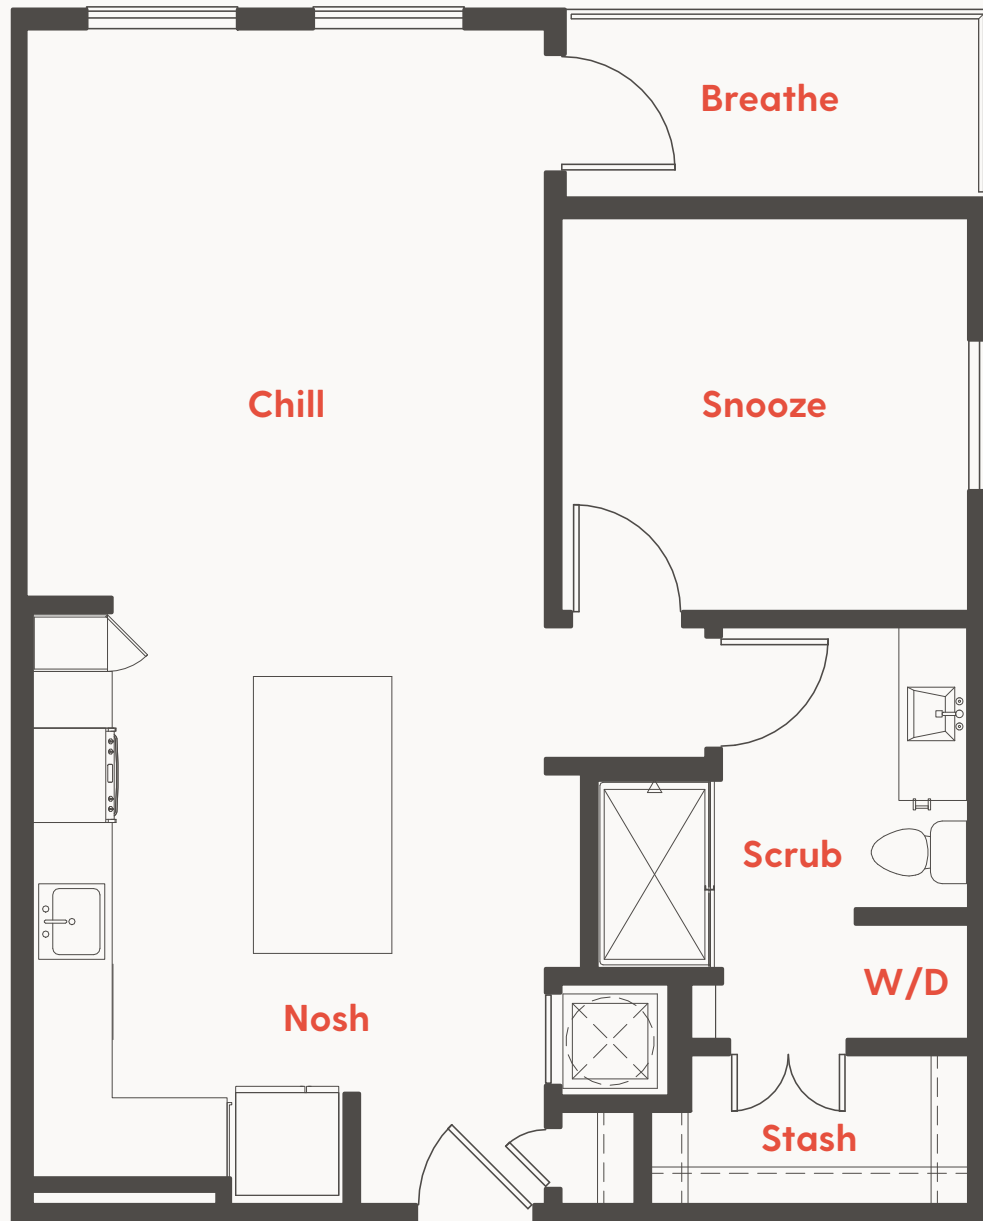

THE
RISE
MEMPHIS

Unit A2
773 SF
1 Bed/1 Bath

901.401.4014
420 Monroe Avenue
Memphis, TN 38103

theriseapts.com

Information is believed to be accurate, but not warranted. Specification, pricing and availability are subject to change without notice. See agent for details. Artist's renderings and floorplans are approximate only and are not meant to be exact depictions of the unit. Drawings are not to scale. Your selected floorplan may vary from this illustration due to design configuration and architectural styling. Not all features are available in every apartment. All square footages are approximate.