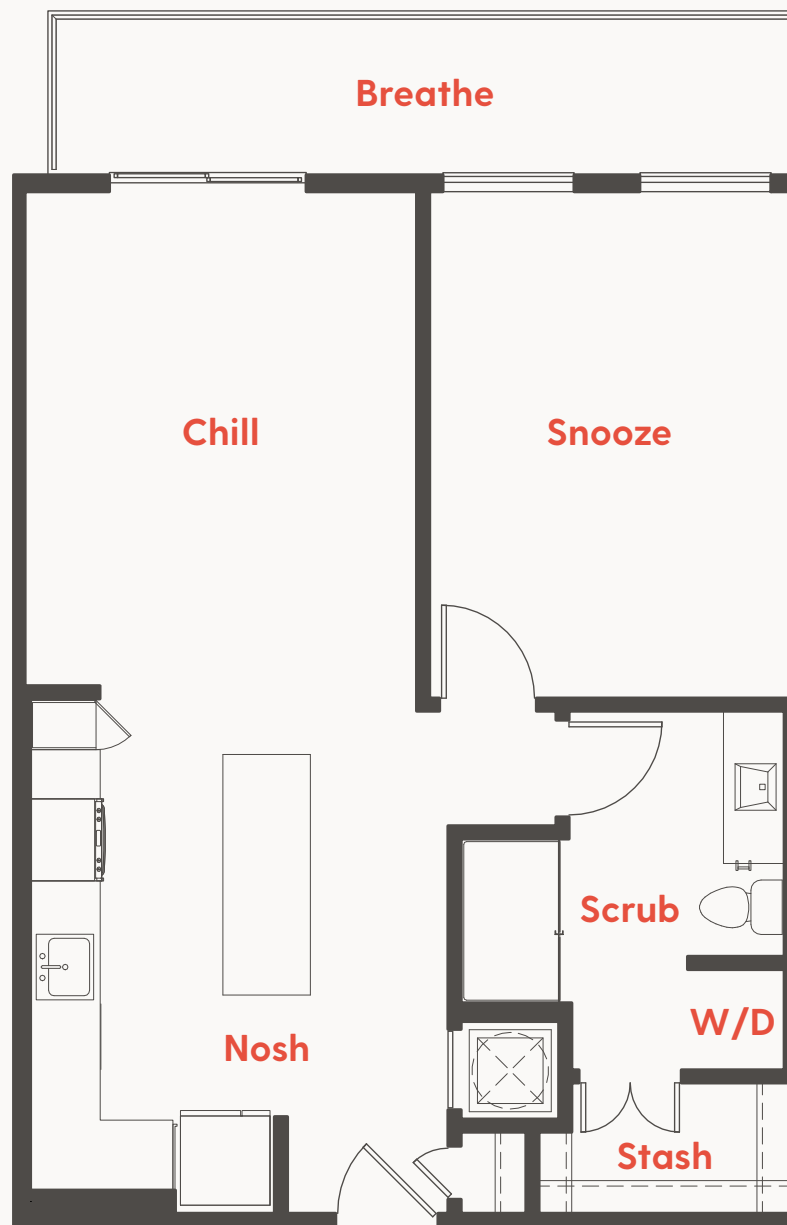

THE
RISE
MEMPHIS

Unit A1e
768 SF
1 Bed/1 Bath

901.401.4014
420 Monroe Avenue
Memphis, TN 38103

theriseapts.com

Information is believed to be accurate, but not warranted. Specification, pricing and availability are subject to change without notice. See agent for details. Artist's renderings and floorplans are approximate only and are not meant to be exact depictions of the unit. Drawings are not to scale. Your selected floorplan may vary from this illustration due to design configuration and architectural styling. Not all features are available in every apartment. All square footages are approximate.