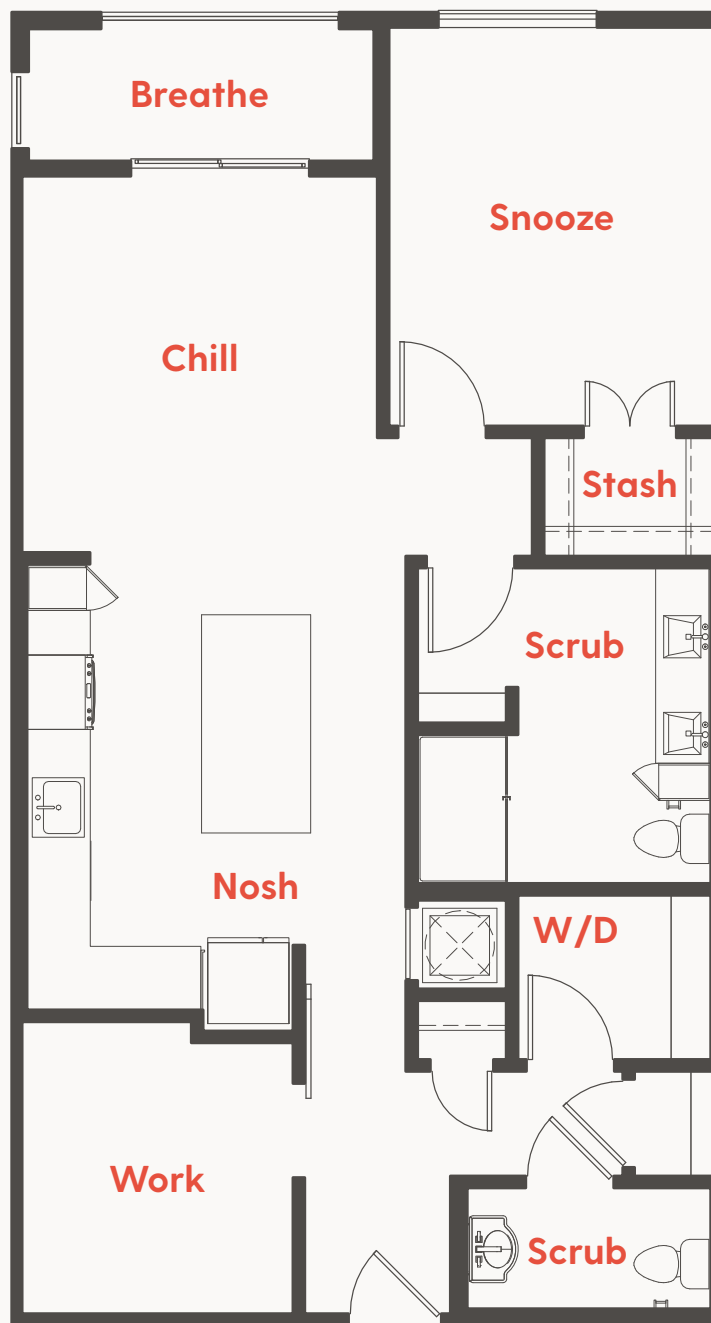

THE  
**RISE**  
MEMPHIS

**Unit A1d**  
**997 SF**  
**1 Bed/1.5 Bath**

901.401.4014  
420 Monroe Avenue  
Memphis, TN 38103

**theriseapts.com**

Information is believed to be accurate, but not warranted. Specification, pricing and availability are subject to change without notice. See agent for details. Artist's renderings and floorplans are approximate only and are not meant to be exact depictions of the unit. Drawings are not to scale. Your selected floorplan may vary from this illustration due to design configuration and architectural styling. Not all features are available in every apartment. All square footages are approximate.