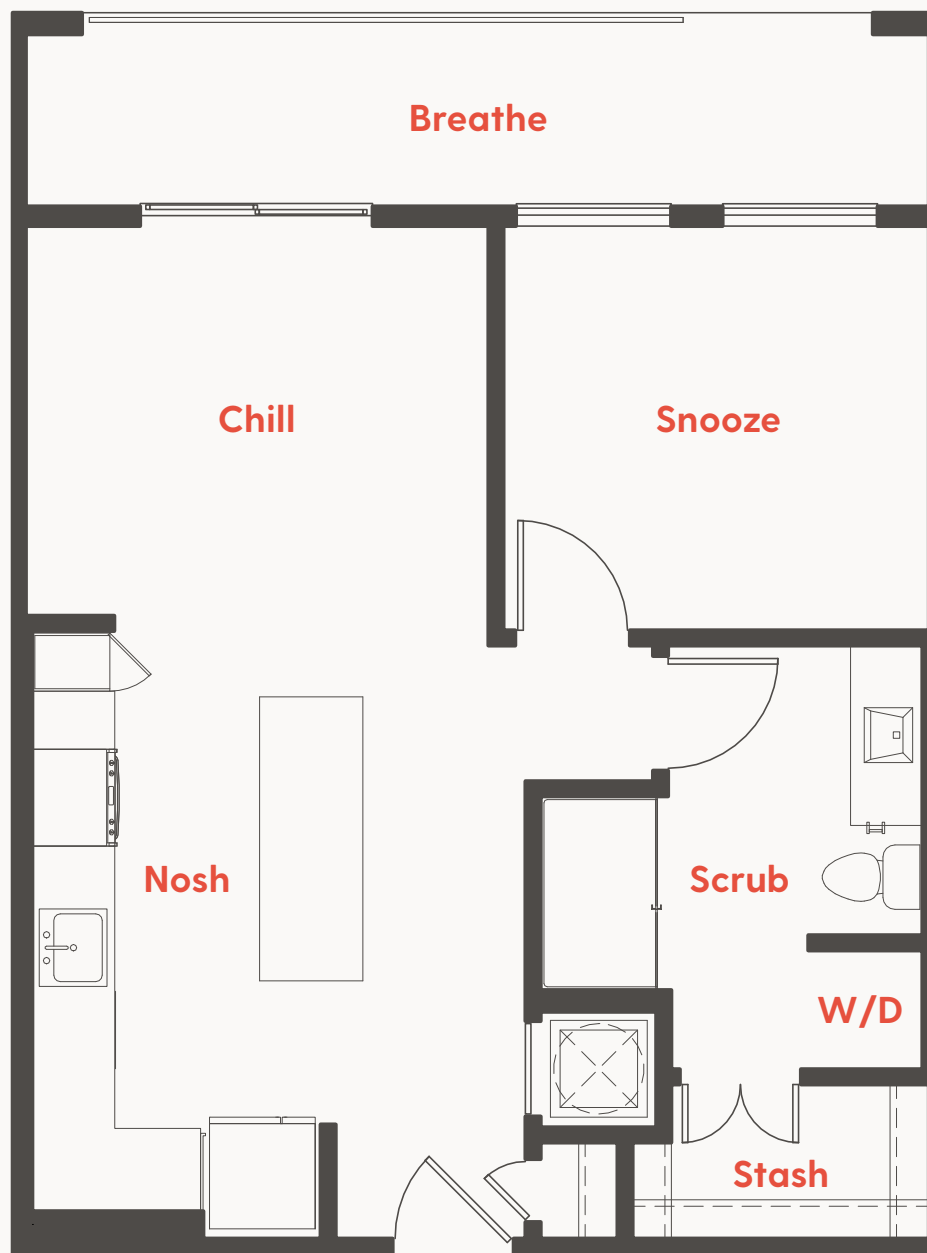

THE  
**RISE**  
MEMPHIS

**Unit A1b**  
**648 SF**  
**1 Bed/1 Bath**

901.401.4014  
420 Monroe Avenue  
Memphis, TN 38103

**theriseapts.com**

Information is believed to be accurate, but not warranted. Specification, pricing and availability are subject to change without notice. See agent for details. Artist's renderings and floorplans are approximate only and are not meant to be exact depictions of the unit. Drawings are not to scale. Your selected floorplan may vary from this illustration due to design configuration and architectural styling. Not all features are available in every apartment. All square footages are approximate.