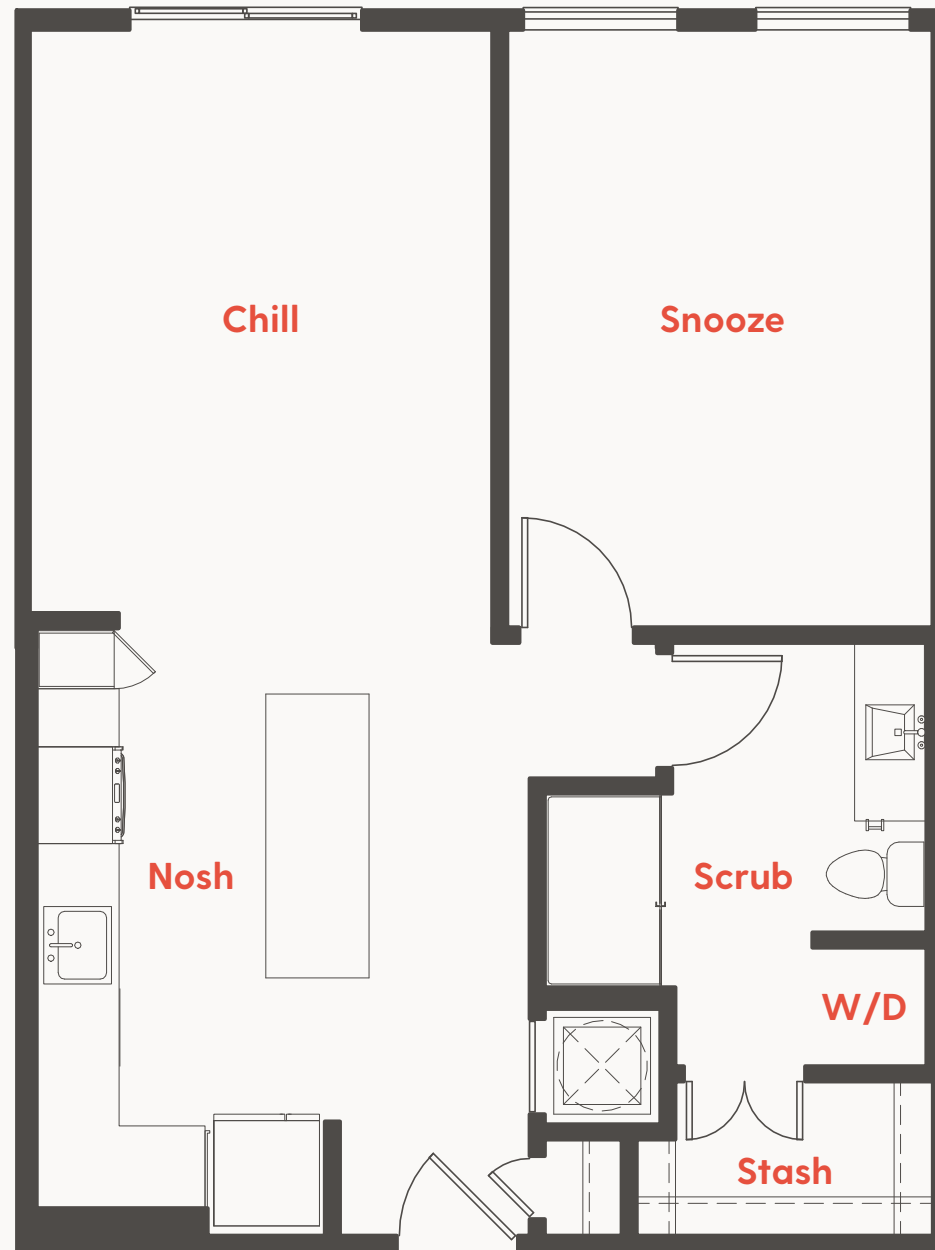

THE
RISE
MEMPHIS

Unit A1a Alt2
768 SF
1 Bed/1 Bath

901.401.4014
420 Monroe Avenue
Memphis, TN 38103

theriseapts.com

Information is believed to be accurate, but not warranted. Specification, pricing and availability are subject to change without notice. See agent for details. Artist's renderings and floorplans are approximate only and are not meant to be exact depictions of the unit. Drawings are not to scale. Your selected floorplan may vary from this illustration due to design configuration and architectural styling. Not all features are available in every apartment. All square footages are approximate.