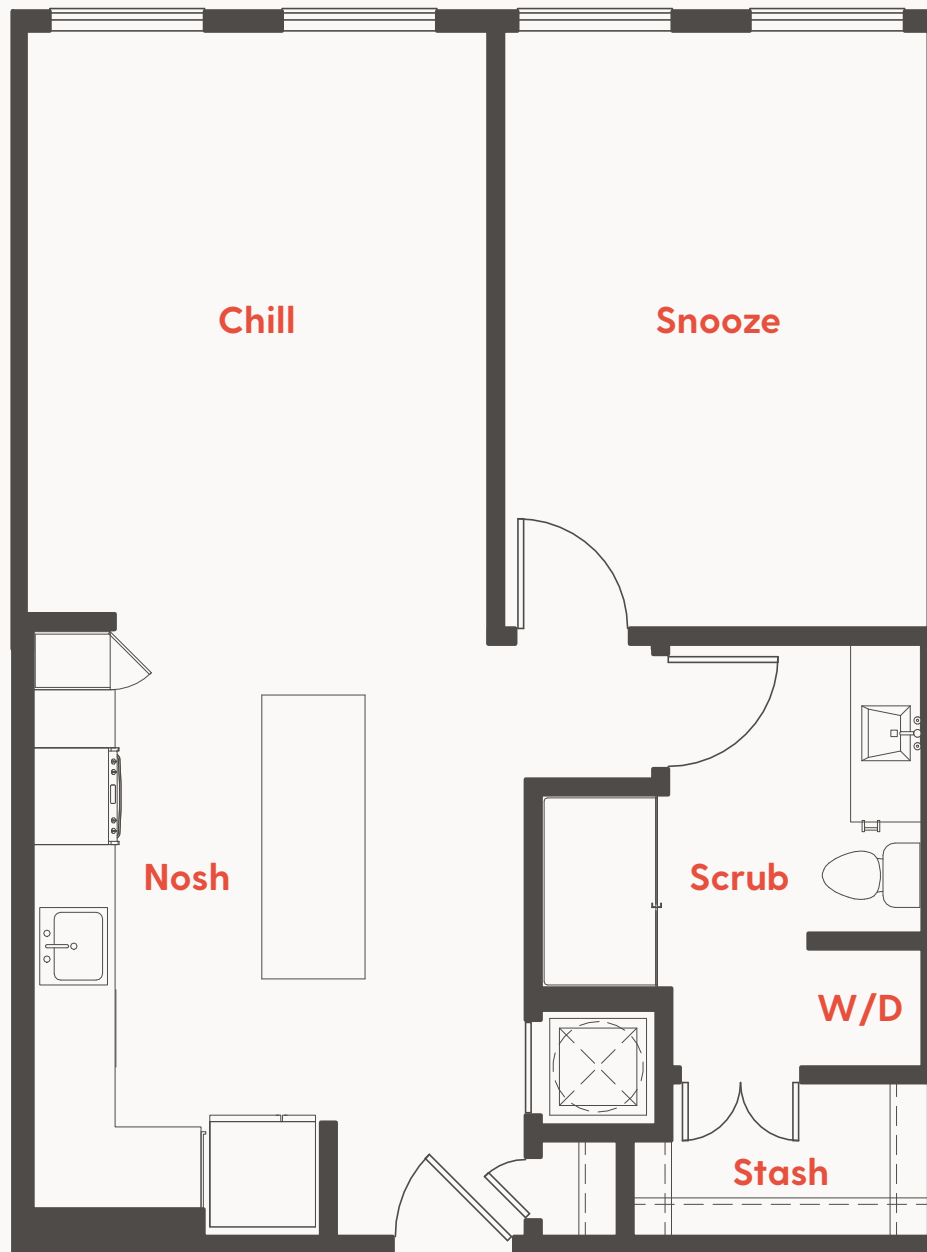

THE  
**RISE**  
MEMPHIS

**Unit A1a**  
**768 SF**  
**1 Bed/1 Bath**

901.401.4014  
420 Monroe Avenue  
Memphis, TN 38103

**theriseapts.com**

Information is believed to be accurate, but not warranted. Specification, pricing and availability are subject to change without notice. See agent for details. Artist's renderings and floorplans are approximate only and are not meant to be exact depictions of the unit. Drawings are not to scale. Your selected floorplan may vary from this illustration due to design configuration and architectural styling. Not all features are available in every apartment. All square footages are approximate.