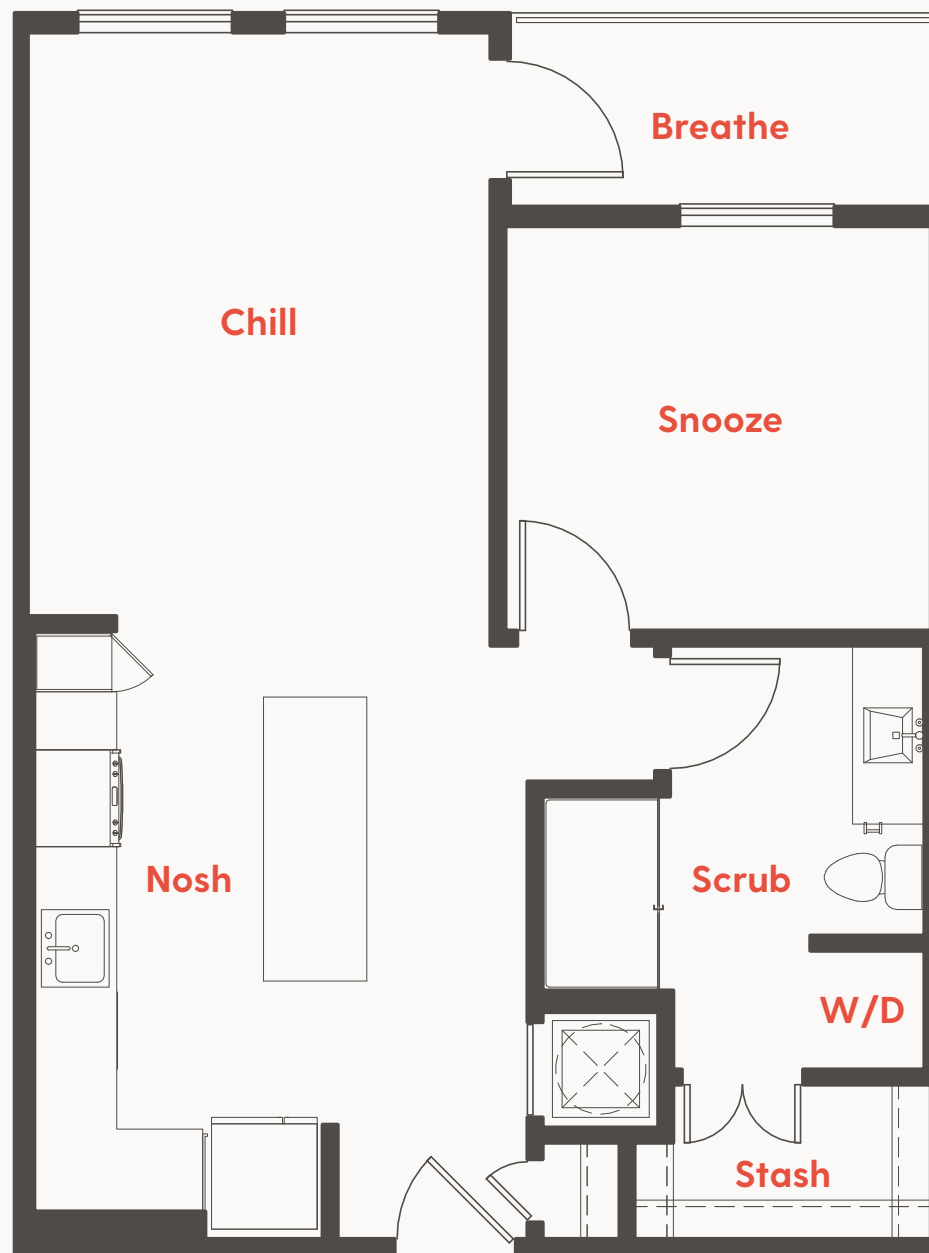

THE
RISE
MEMPHIS

Unit A1
712 SF
1 Bed/1 Bath

901.401.4014
420 Monroe Avenue
Memphis, TN 38103

theriseapts.com

Information is believed to be accurate, but not warranted. Specification, pricing and availability are subject to change without notice. See agent for details. Artist's renderings and floorplans are approximate only and are not meant to be exact depictions of the unit. Drawings are not to scale. Your selected floorplan may vary from this illustration due to design configuration and architectural styling. Not all features are available in every apartment. All square footages are approximate.