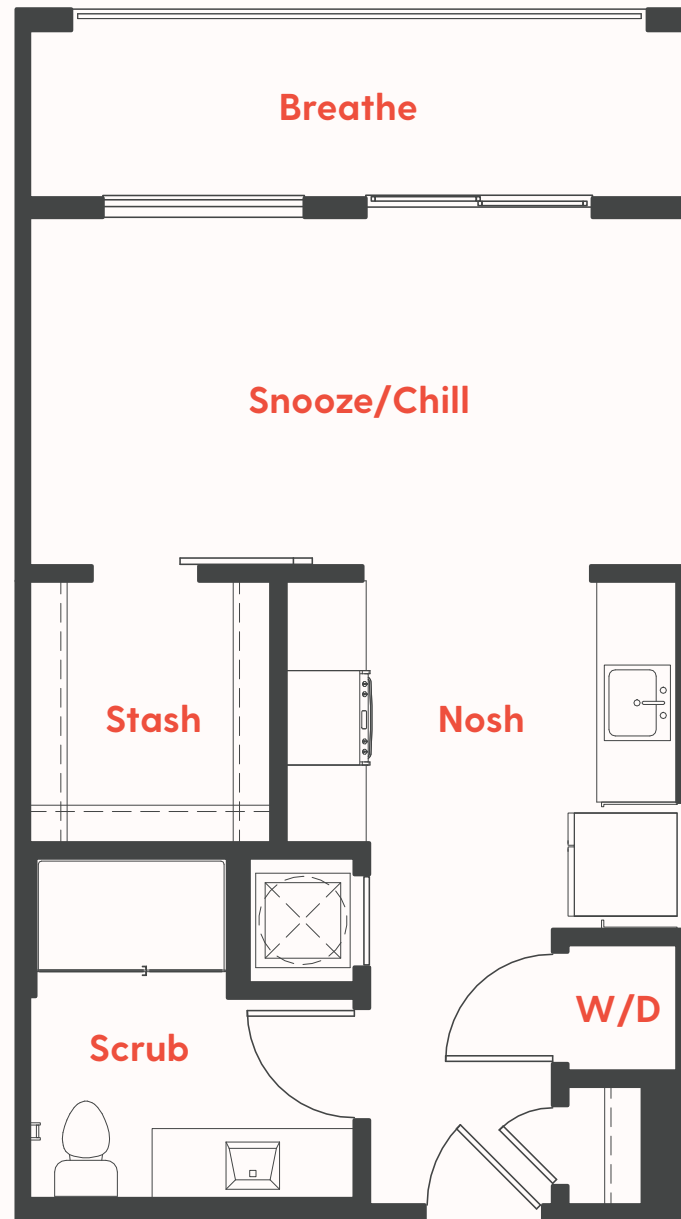

THE  
**RISE**  
MEMPHIS

**Unit S2b**  
**486 SF**  
**Studio/1 bath**

901.401.4014  
420 Monroe Avenue  
Memphis, TN 38103

**theriseapts.com**

Information is believed to be accurate, but not warranted. Specification, pricing and availability are subject to change without notice. See agent for details. Artist's renderings and floorplans are approximate only and are not meant to be exact depictions of the unit. Drawings are not to scale. Your selected floorplan may vary from this illustration due to design configuration and architectural styling. Not all features are available in every apartment. All square footages are approximate.