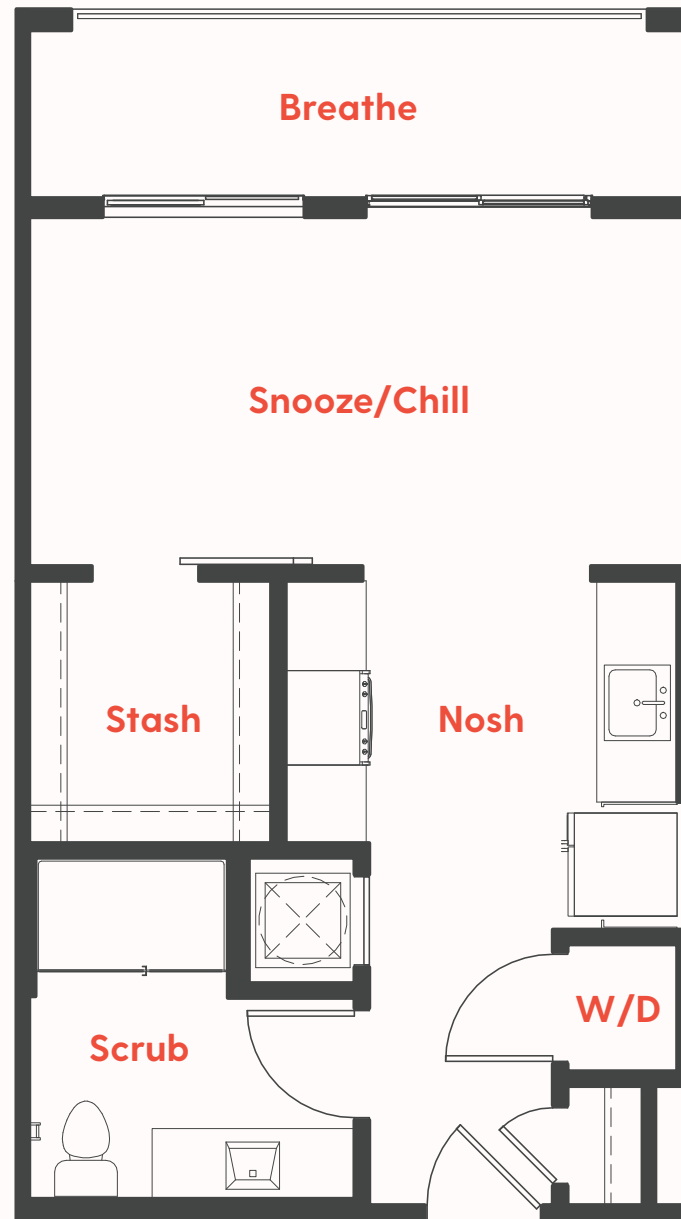

THE  
**RISE**  
MEMPHIS

**Unit S2b**  
**486 SF**  
**Studio/1 bath**

123.456.7890  
400 Monroe Avenue  
Memphis, TN 38103

**theriseapts.com**

Information is believed to be accurate, but not warranted. Specification, pricing and availability are subject to change without notice. See agent for details. Artist's renderings and floorplans are approximate only and are not meant to be exact depictions of the unit. Drawings are not to scale. Your selected floorplan may vary from this illustration due to design configuration and architectural styling. Not all features are available in every apartment. All square footages are approximate.