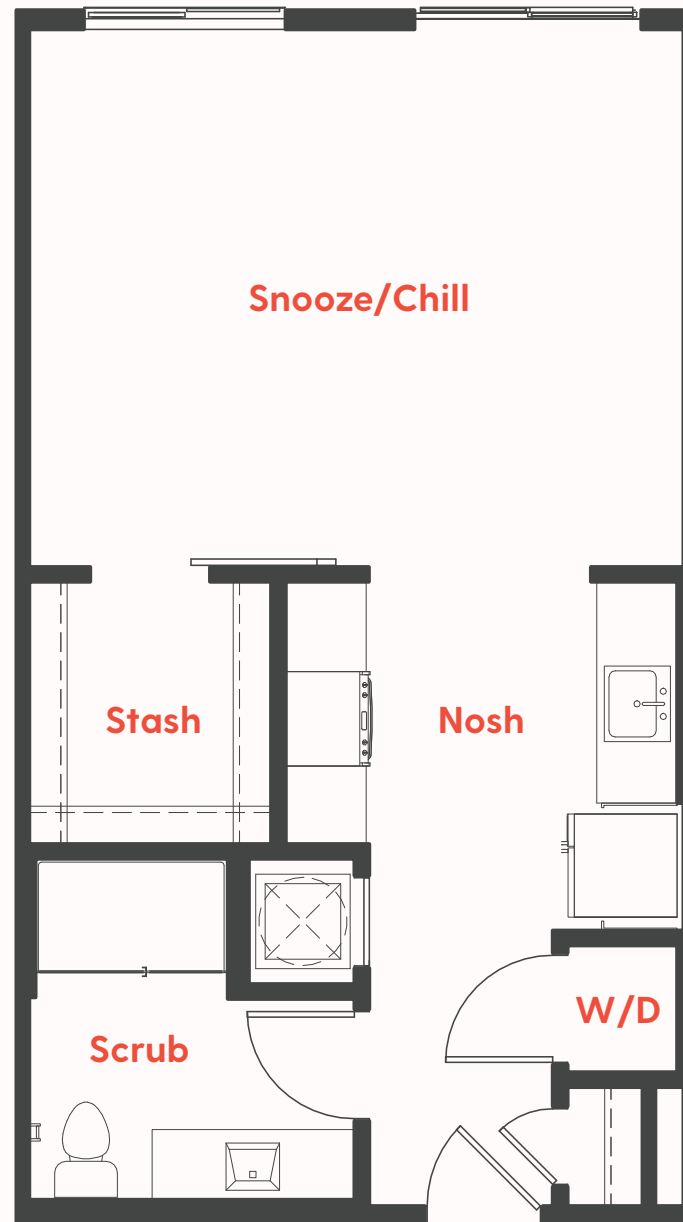

THE  
**RISE**  
MEMPHIS

**Unit S2a**  
**576 SF**  
**Studio/1 bath**

123.456.7890  
400 Monroe Avenue  
Memphis, TN 38103

**theriseapts.com**

Information is believed to be accurate, but not warranted. Specification, pricing and availability are subject to change without notice. See agent for details. Artist's renderings and floorplans are approximate only and are not meant to be exact depictions of the unit. Drawings are not to scale. Your selected floorplan may vary from this illustration due to design configuration and architectural styling. Not all features are available in every apartment. All square footages are approximate.