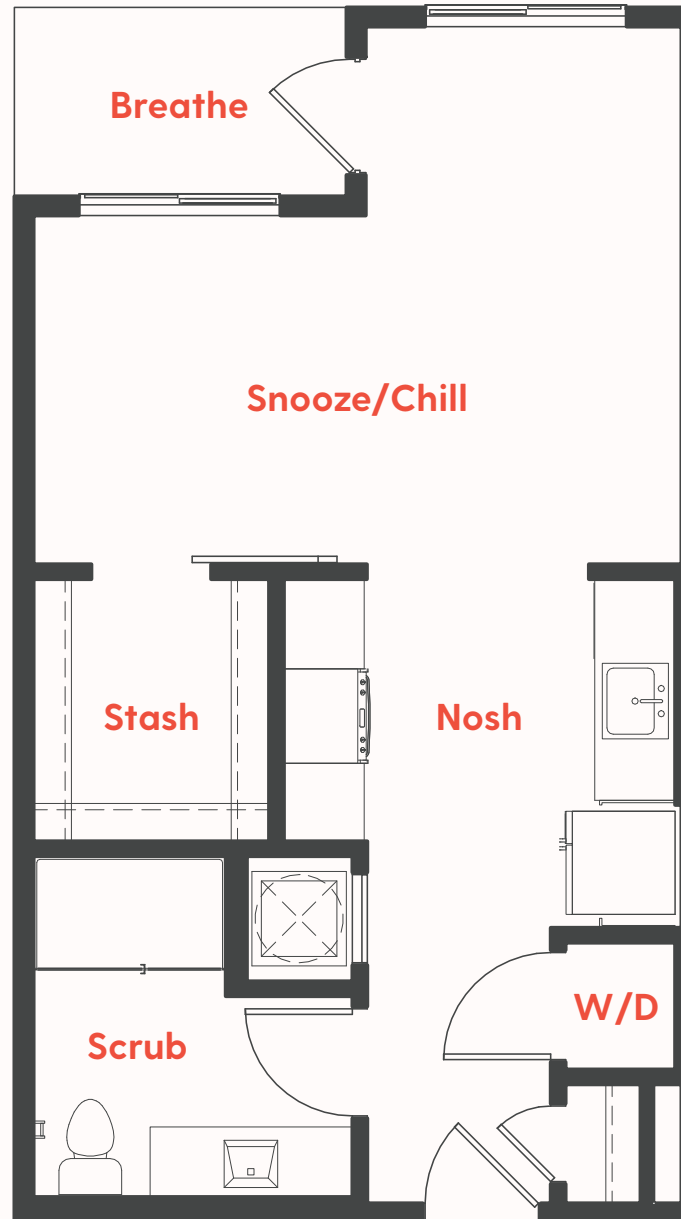

THE
RISE
MEMPHIS

Unit S2
532 SF
Studio/1 bath

123.456.7890
400 Monroe Avenue
Memphis, TN 38103

theriseapts.com

Information is believed to be accurate, but not warranted. Specification, pricing and availability are subject to change without notice. See agent for details. Artist's renderings and floorplans are approximate only and are not meant to be exact depictions of the unit. Drawings are not to scale. Your selected floorplan may vary from this illustration due to design configuration and architectural styling. Not all features are available in every apartment. All square footages are approximate.