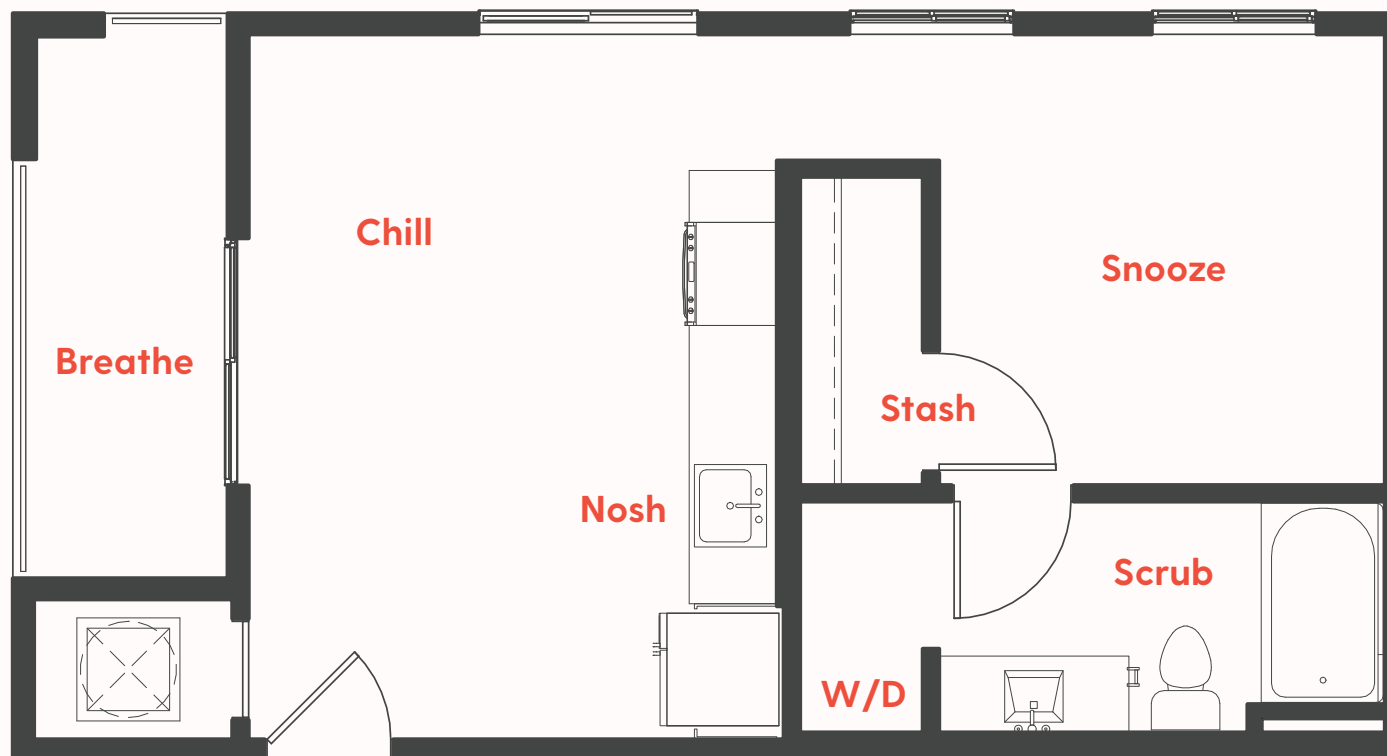

THE
RISE
MEMPHIS

Unit S1c
535 SF
Studio/1 bath

123.456.7890
400 Monroe Avenue
Memphis, TN 38103

theriseapts.com

Information is believed to be accurate, but not warranted. Specification, pricing and availability are subject to change without notice. See agent for details. Artist's renderings and floorplans are approximate only and are not meant to be exact depictions of the unit. Drawings are not to scale. Your selected floorplan may vary from this illustration due to design configuration and architectural styling. Not all features are available in every apartment. All square footages are approximate.