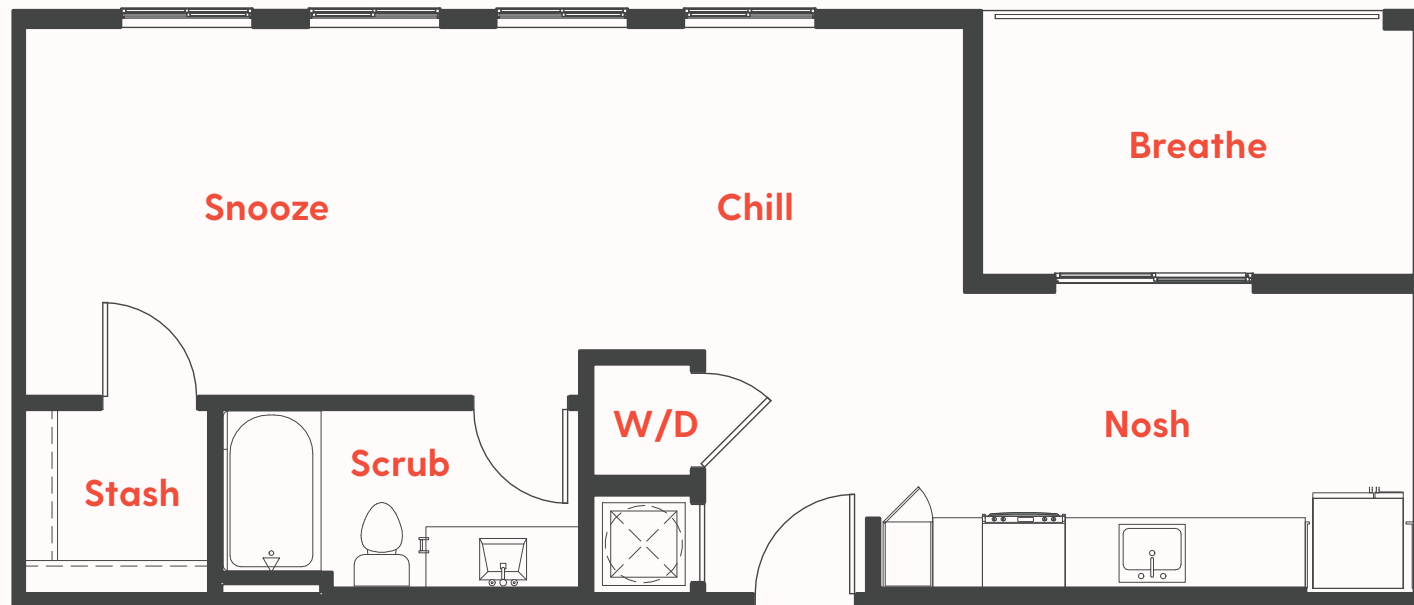

Unit S1b
660 SF
Studio/1 bath

123.456.7890
400 Monroe Avenue
Memphis, TN 38103

theriseapts.com

Information is believed to be accurate, but not warranted. Specification, pricing and availability are subject to change without notice. See agent for details. Artist's renderings and floorplans are approximate only and are not meant to be exact depictions of the unit. Drawings are not to scale. Your selected floorplan may vary from this illustration due to design configuration and architectural styling. Not all features are available in every apartment. All square footages are approximate.