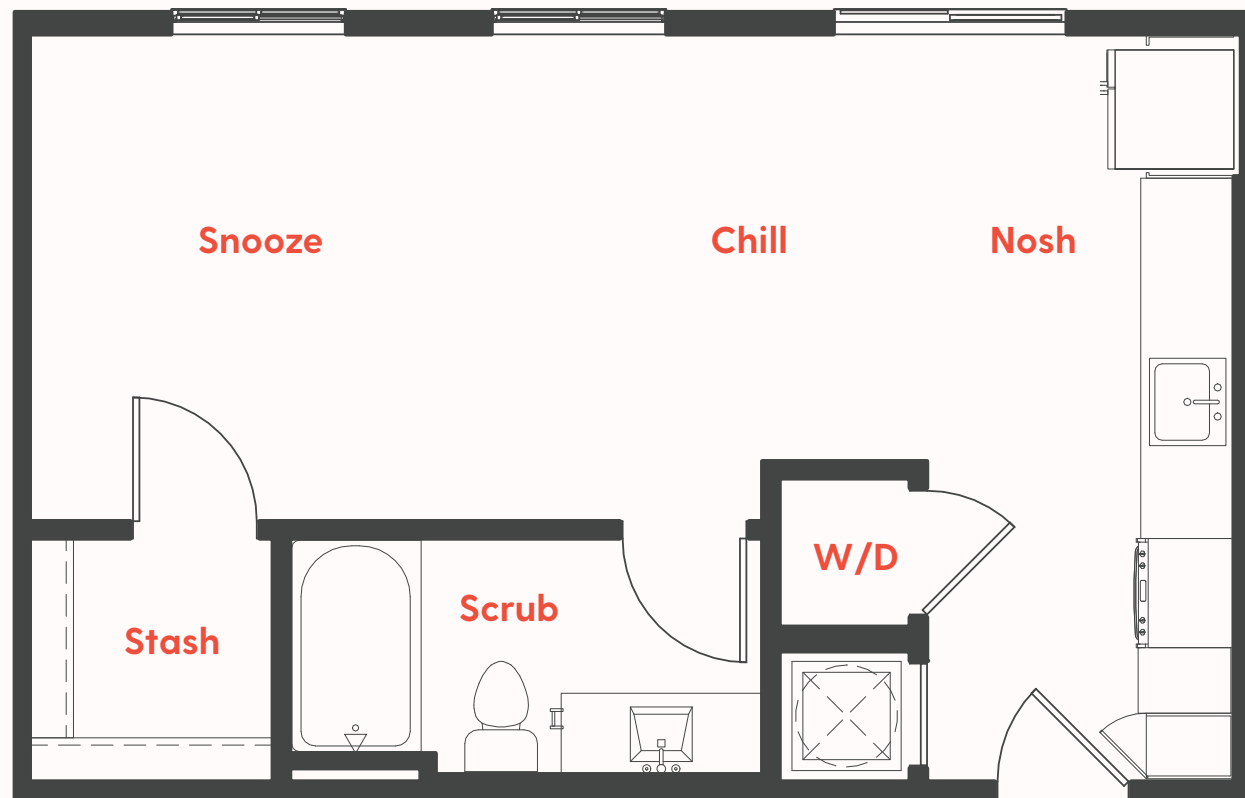

THE  
**RISE**  
MEMPHIS

**Unit S1**  
**512 SF**  
**Studio/1 bath**

123.456.7890  
400 Monroe Avenue  
Memphis, TN 38103

**theriseapts.com**

Information is believed to be accurate, but not warranted. Specification, pricing and availability are subject to change without notice. See agent for details. Artist's renderings and floorplans are approximate only and are not meant to be exact depictions of the unit. Drawings are not to scale. Your selected floorplan may vary from this illustration due to design configuration and architectural styling. Not all features are available in every apartment. All square footages are approximate.