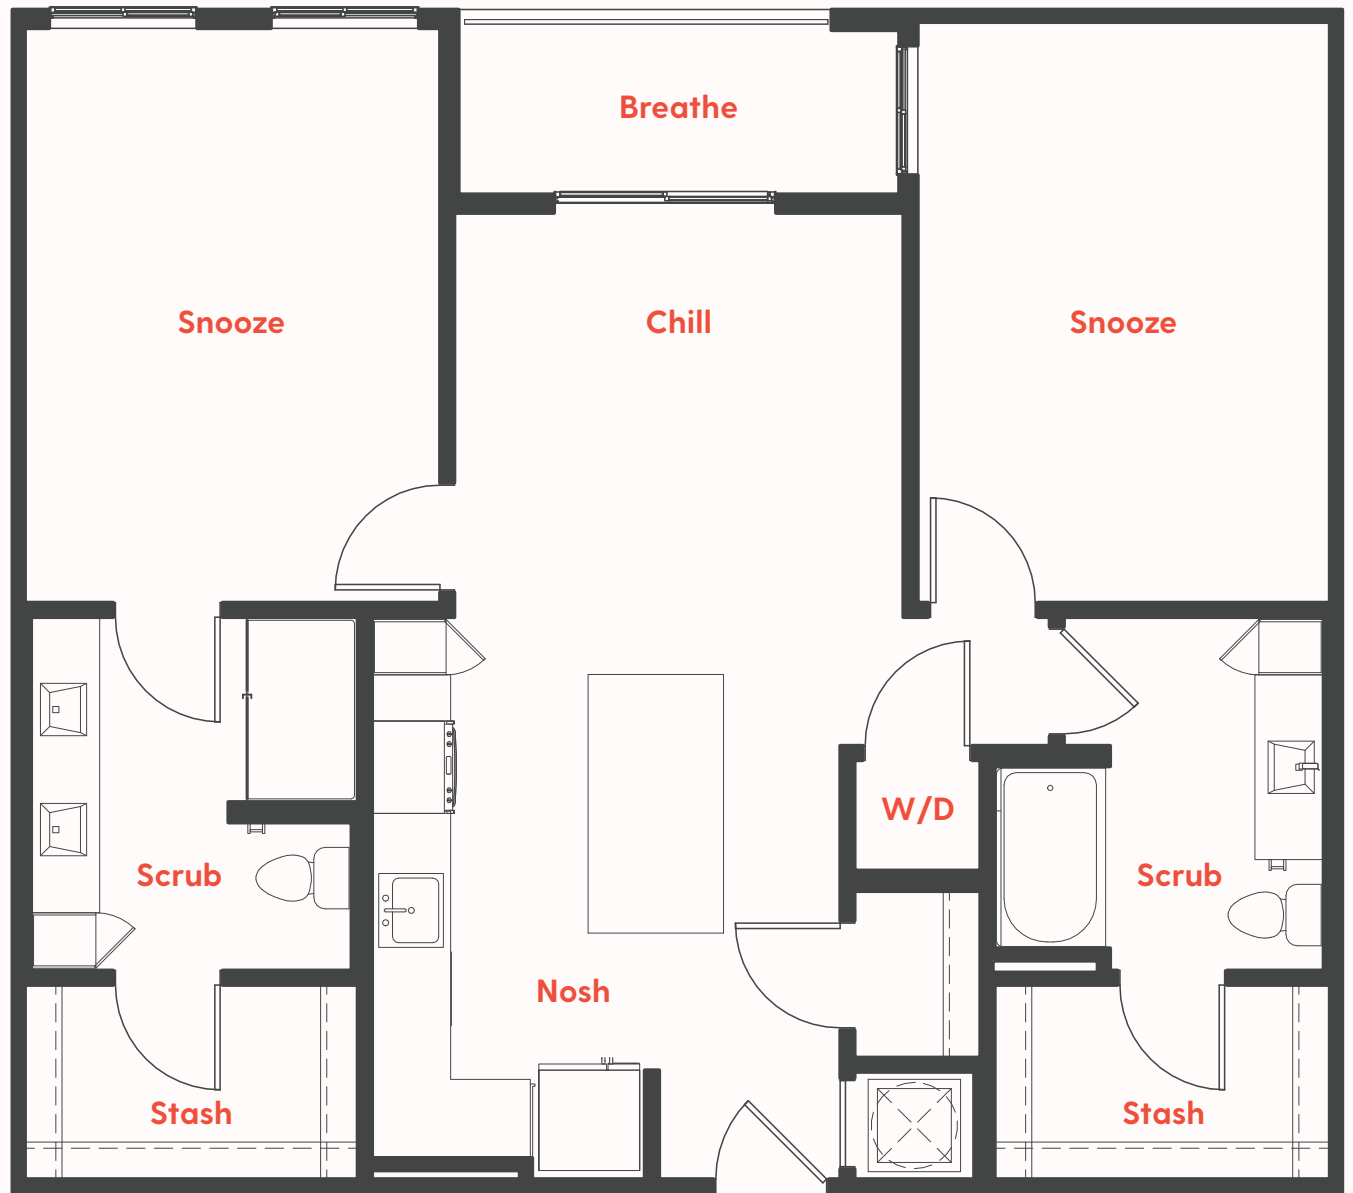

THE
RISE
MEMPHIS

Unit B3
1,095 SF
2 Bed/2 Bath

123.456.7890
400 Monroe Avenue
Memphis, TN 38103

theriseapts.com

Information is believed to be accurate, but not warranted. Specification, pricing and availability are subject to change without notice. See agent for details. Artist's renderings and floorplans are approximate only and are not meant to be exact depictions of the unit. Drawings are not to scale. Your selected floorplan may vary from this illustration due to design configuration and architectural styling. Not all features are available in every apartment. All square footages are approximate.