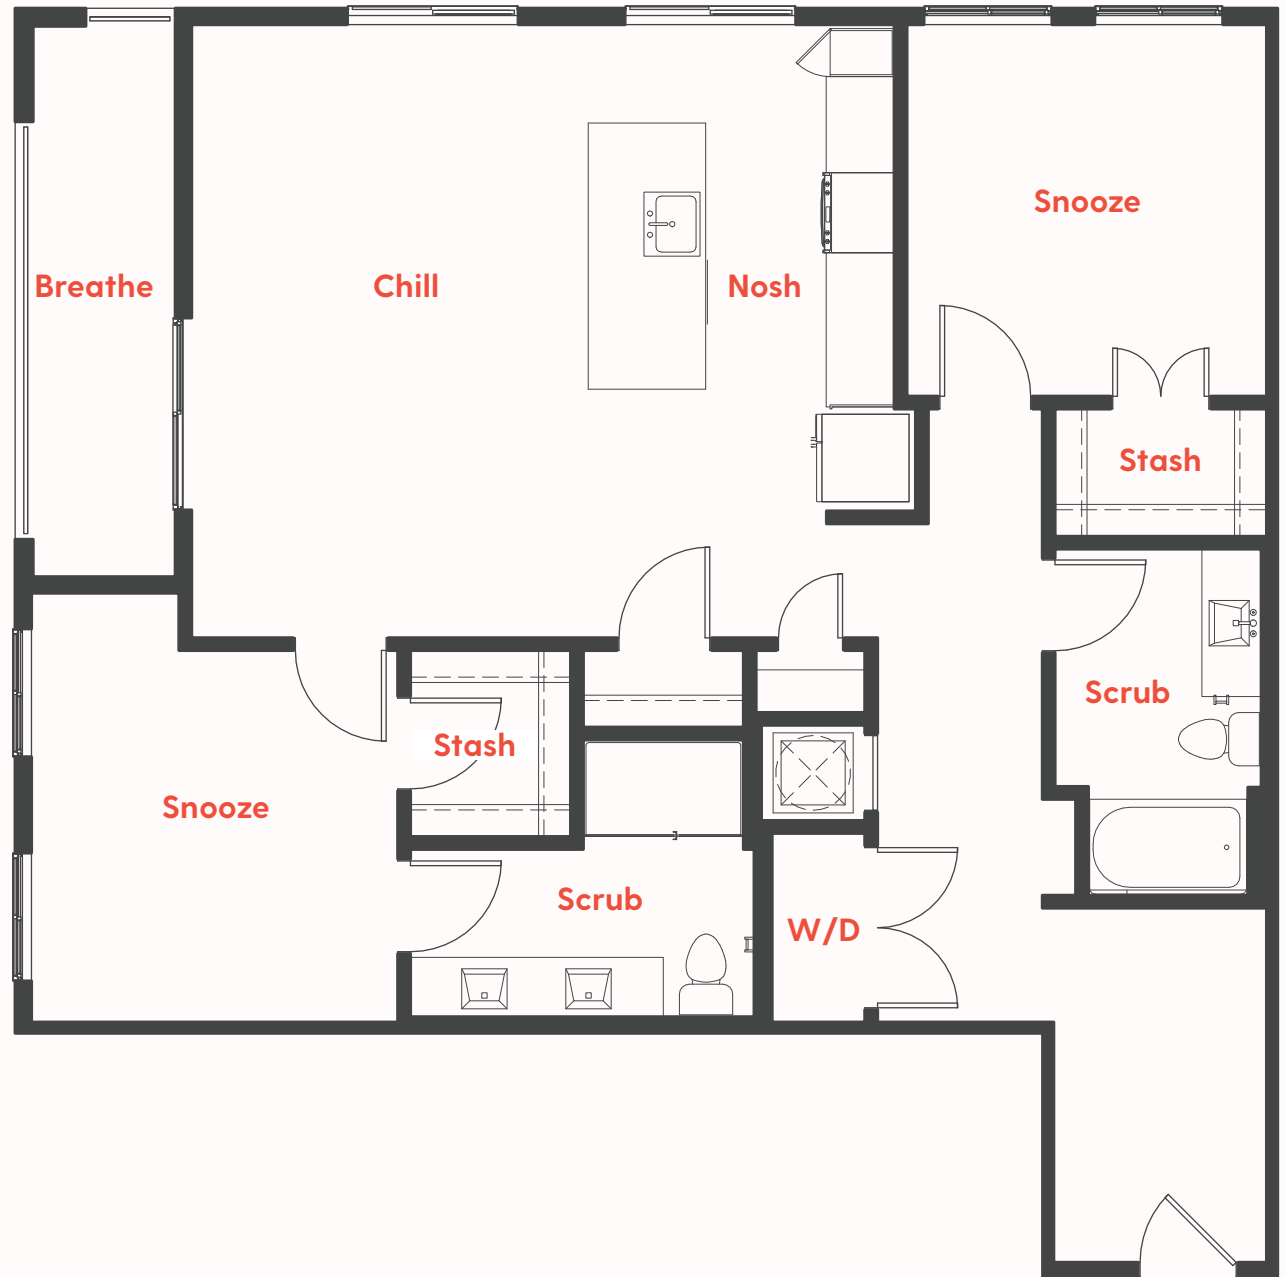

THE
RISE
MEMPHIS

Unit B2a
1,206 SF
2 Bed/2 Bath

123.456.7890
400 Monroe Avenue
Memphis, TN 38103

theriseapts.com

Information is believed to be accurate, but not warranted. Specification, pricing and availability are subject to change without notice. See agent for details. Artist's renderings and floorplans are approximate only and are not meant to be exact depictions of the unit. Drawings are not to scale. Your selected floorplan may vary from this illustration due to design configuration and architectural styling. Not all features are available in every apartment. All square footages are approximate.