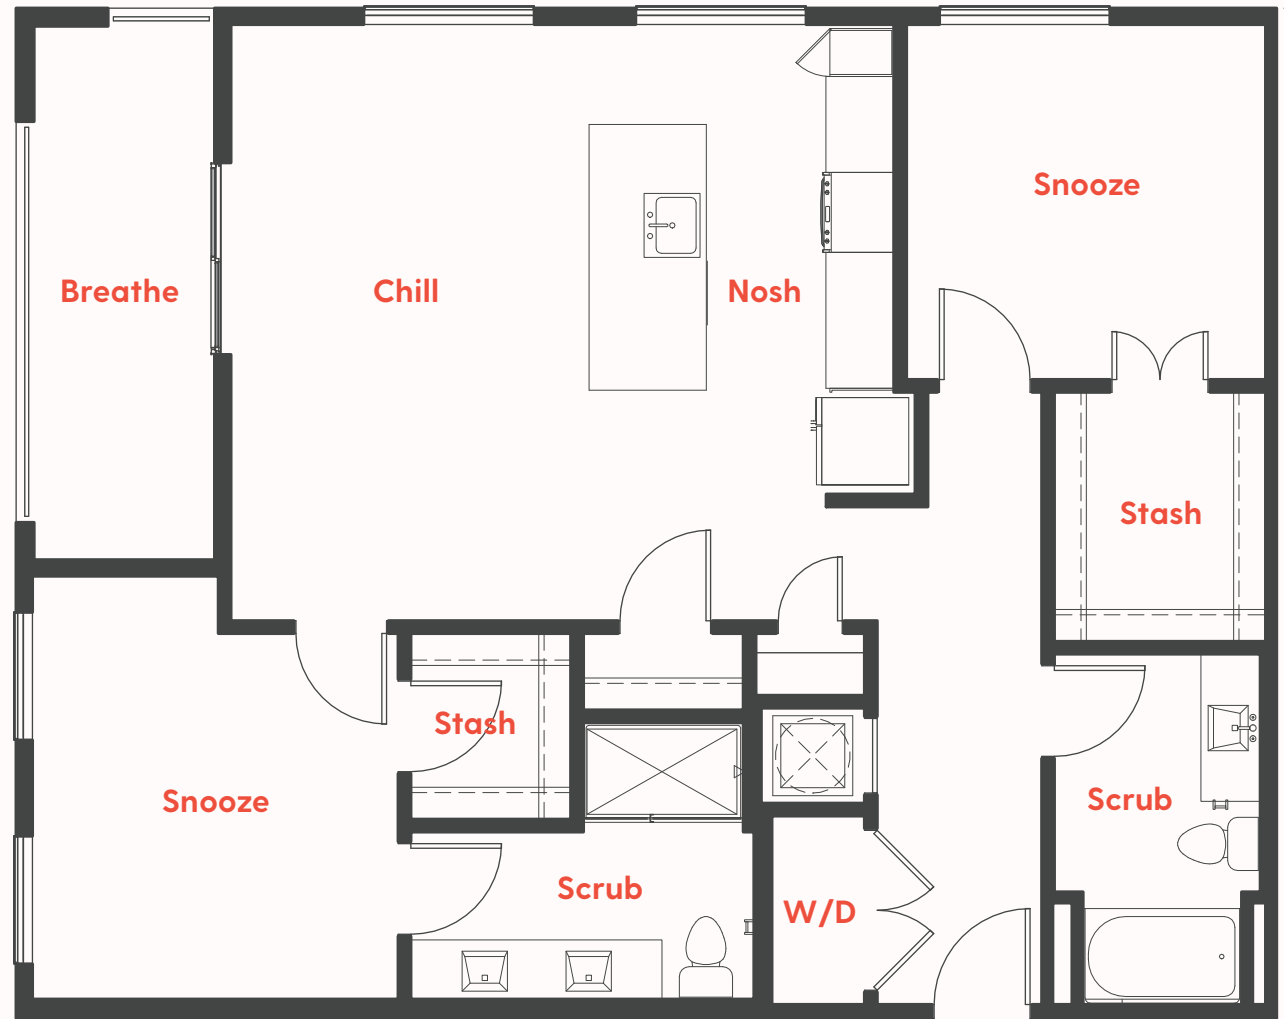

THE
RISE
MEMPHIS

Unit B2
1,135 SF
2 Bed/2 Bath

123.456.7890
400 Monroe Avenue
Memphis, TN 38103

theriseapts.com

Information is believed to be accurate, but not warranted. Specification, pricing and availability are subject to change without notice. See agent for details. Artist's renderings and floorplans are approximate only and are not meant to be exact depictions of the unit. Drawings are not to scale. Your selected floorplan may vary from this illustration due to design configuration and architectural styling. Not all features are available in every apartment. All square footages are approximate.