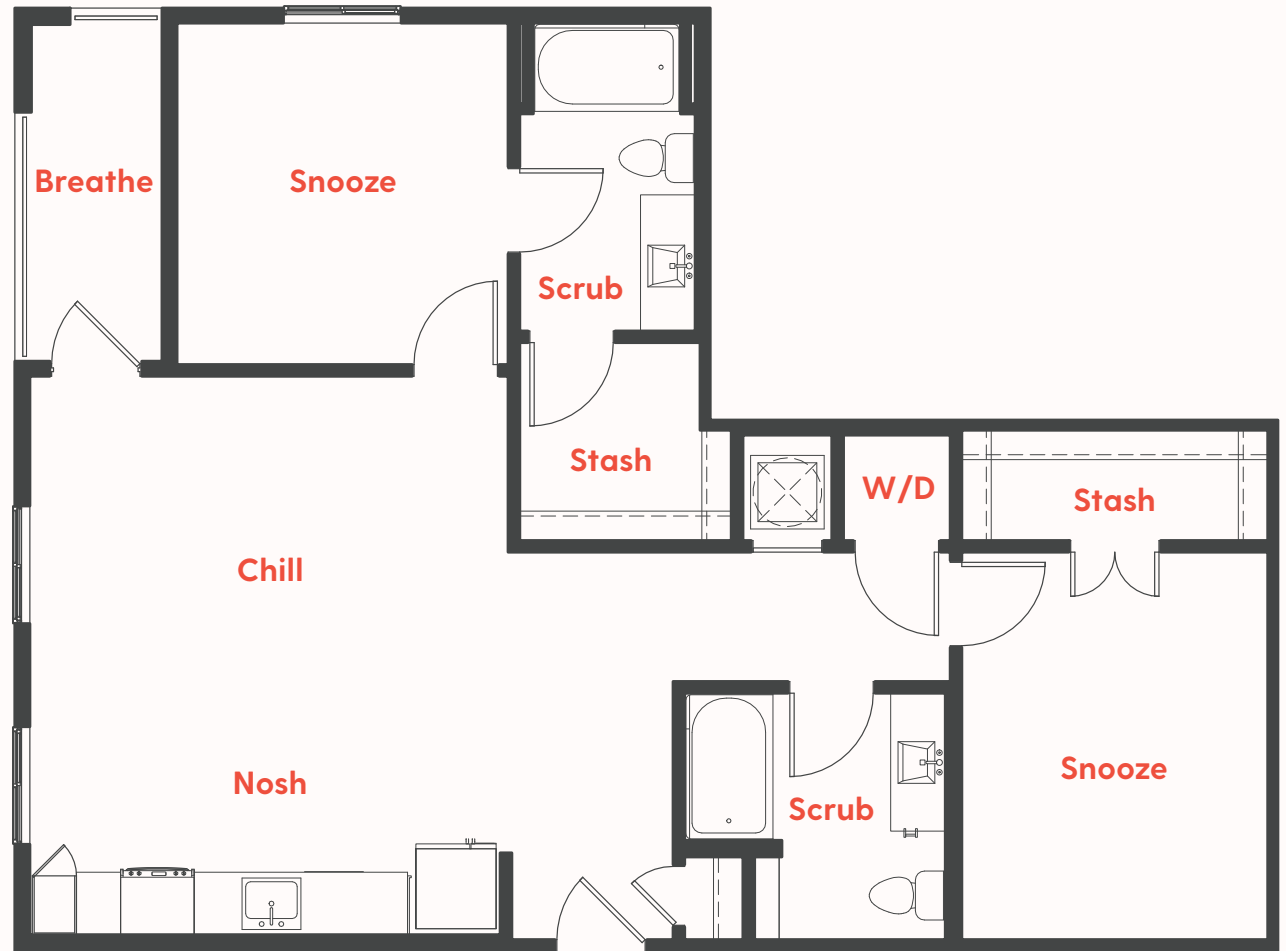

THE  
**RISE**  
MEMPHIS

**Unit B1**  
**1,044 SF**  
**2 Bed/2 Bath**

123.456.7890  
400 Monroe Avenue  
Memphis, TN 38103

**theriseapts.com**

Information is believed to be accurate, but not warranted. Specification, pricing and availability are subject to change without notice. See agent for details. Artist's renderings and floorplans are approximate only and are not meant to be exact depictions of the unit. Drawings are not to scale. Your selected floorplan may vary from this illustration due to design configuration and architectural styling. Not all features are available in every apartment. All square footages are approximate.