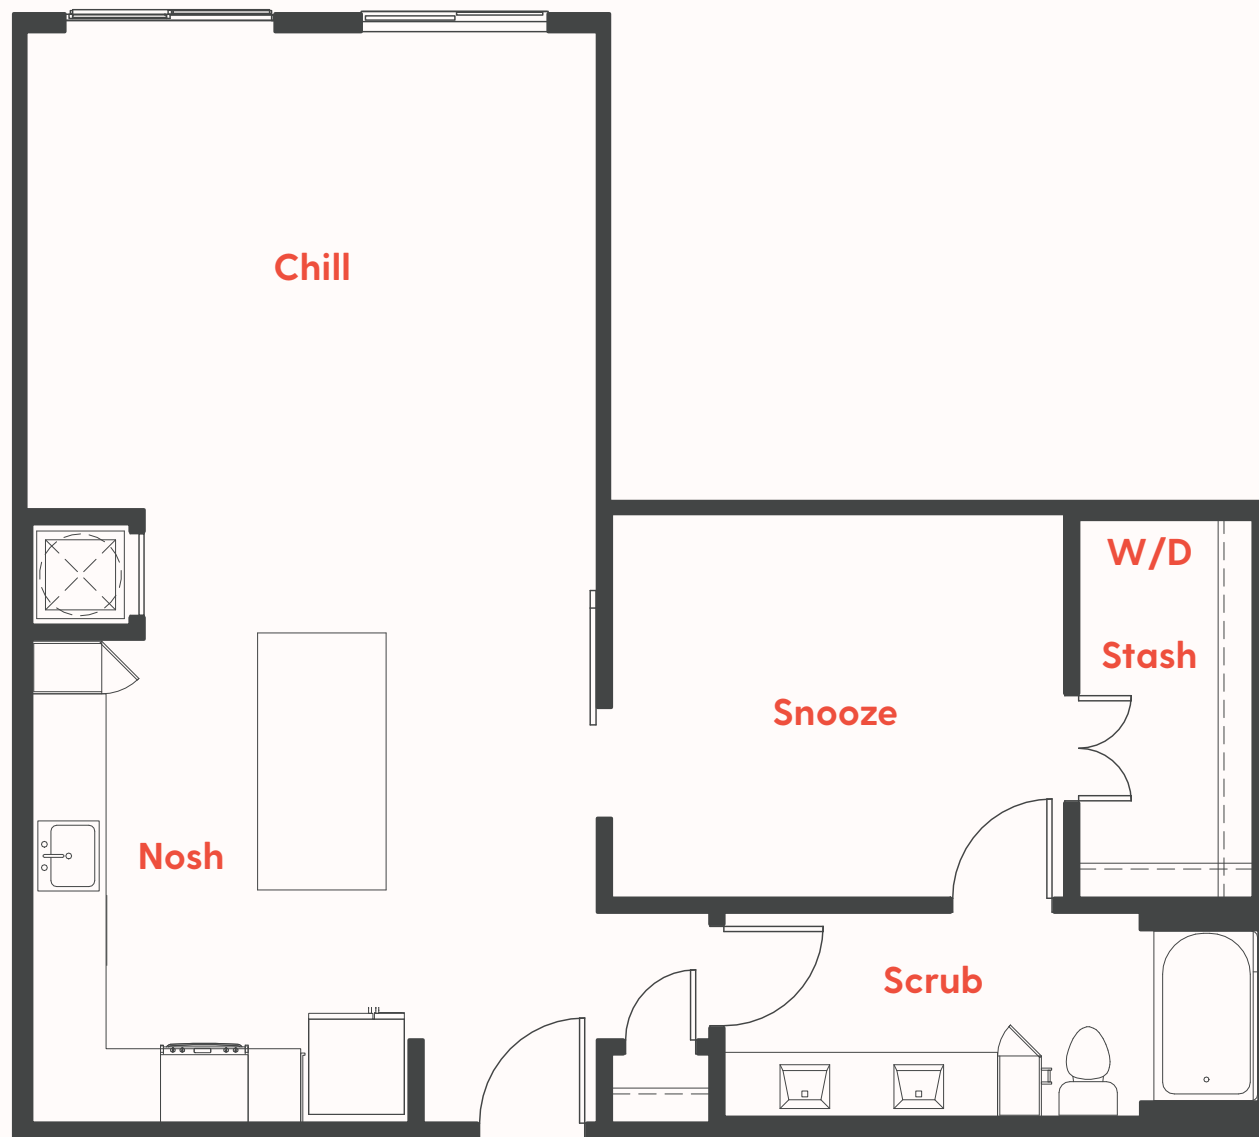

THE  
**RISE**  
MEMPHIS

**Unit A3**  
**889 SF**  
**1 Bed/1 Bath**

123.456.7890  
400 Monroe Avenue  
Memphis, TN 38103

**theriseapts.com**

Information is believed to be accurate, but not warranted. Specification, pricing and availability are subject to change without notice. See agent for details. Artist's renderings and floorplans are approximate only and are not meant to be exact depictions of the unit. Drawings are not to scale. Your selected floorplan may vary from this illustration due to design configuration and architectural styling. Not all features are available in every apartment. All square footages are approximate.