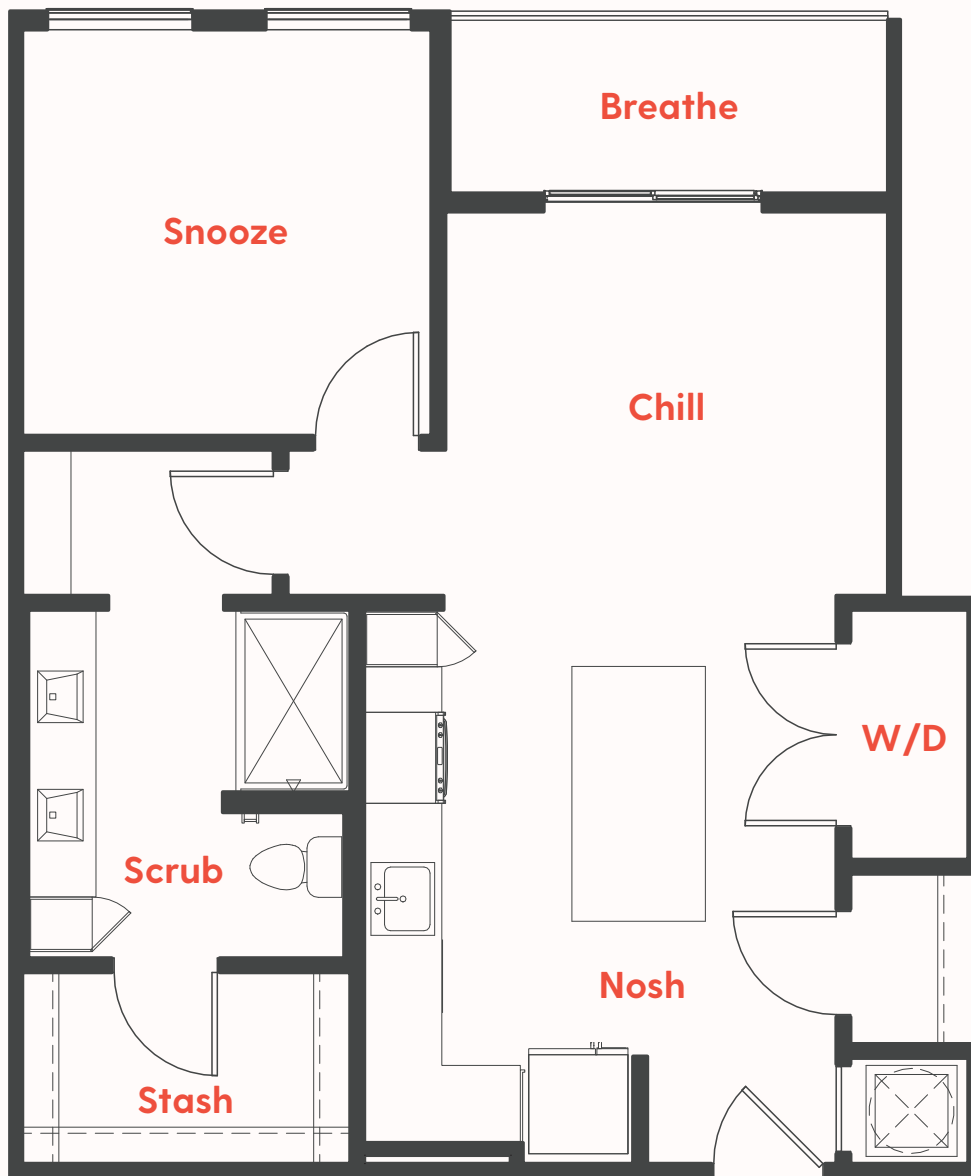

THE
RISE
MEMPHIS

Unit A2b
761 SF
1 Bed/1 Bath

123.456.7890
400 Monroe Avenue
Memphis, TN 38103

theriseapts.com

Information is believed to be accurate, but not warranted. Specification, pricing and availability are subject to change without notice. See agent for details. Artist's renderings and floorplans are approximate only and are not meant to be exact depictions of the unit. Drawings are not to scale. Your selected floorplan may vary from this illustration due to design configuration and architectural styling. Not all features are available in every apartment. All square footages are approximate.