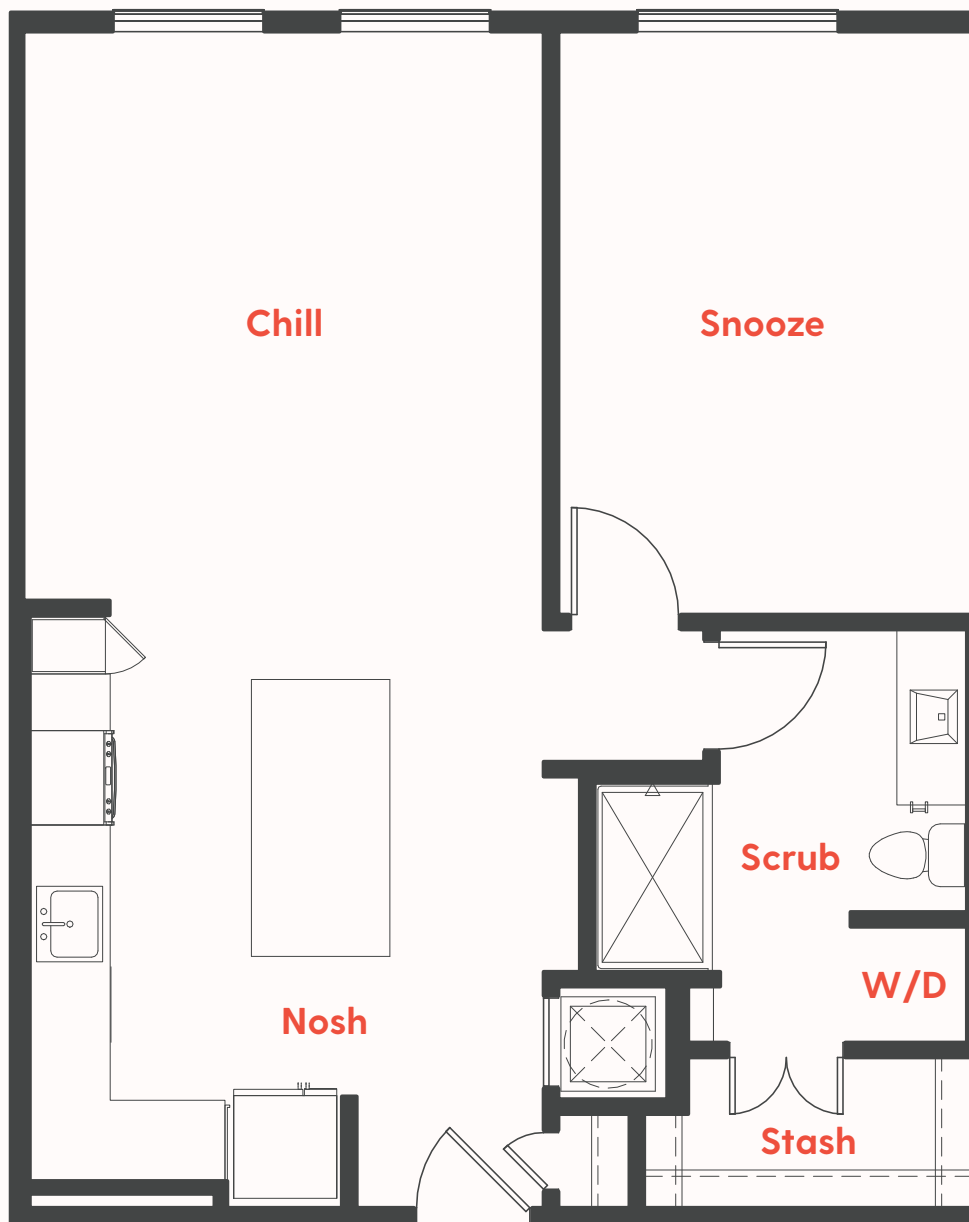

THE  
**RISE**  
MEMPHIS

**Unit A2a**  
**829 SF**  
**1 Bed/1 Bath**

123.456.7890  
400 Monroe Avenue  
Memphis, TN 38103

**theriseapts.com**

Information is believed to be accurate, but not warranted. Specification, pricing and availability are subject to change without notice. See agent for details. Artist's renderings and floorplans are approximate only and are not meant to be exact depictions of the unit. Drawings are not to scale. Your selected floorplan may vary from this illustration due to design configuration and architectural styling. Not all features are available in every apartment. All square footages are approximate.