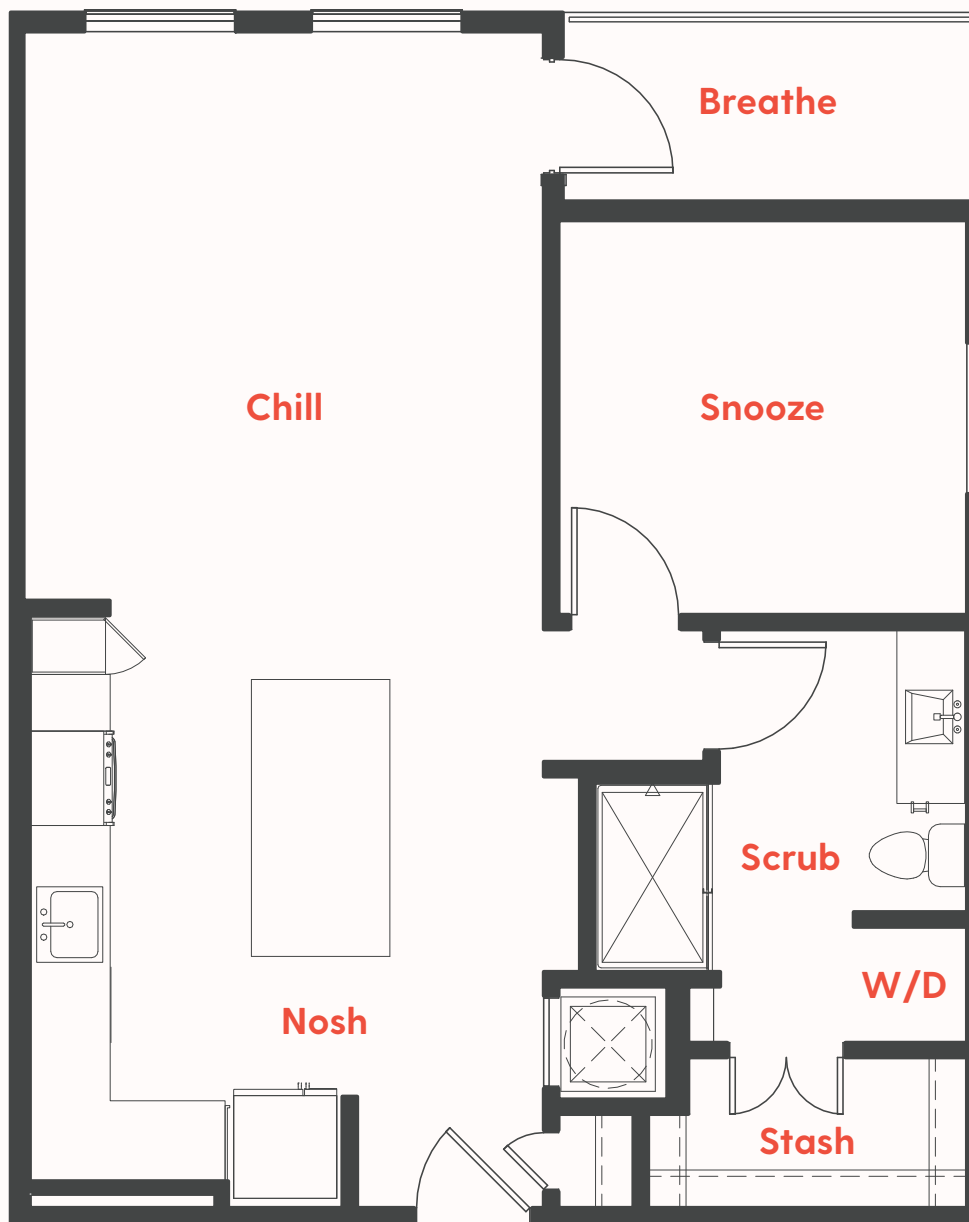

THE
RISE
MEMPHIS

Unit A2
773 SF
1 Bed/1 Bath

123.456.7890
400 Monroe Avenue
Memphis, TN 38103

theriseapts.com

Information is believed to be accurate, but not warranted. Specification, pricing and availability are subject to change without notice. See agent for details. Artist's renderings and floorplans are approximate only and are not meant to be exact depictions of the unit. Drawings are not to scale. Your selected floorplan may vary from this illustration due to design configuration and architectural styling. Not all features are available in every apartment. All square footages are approximate.