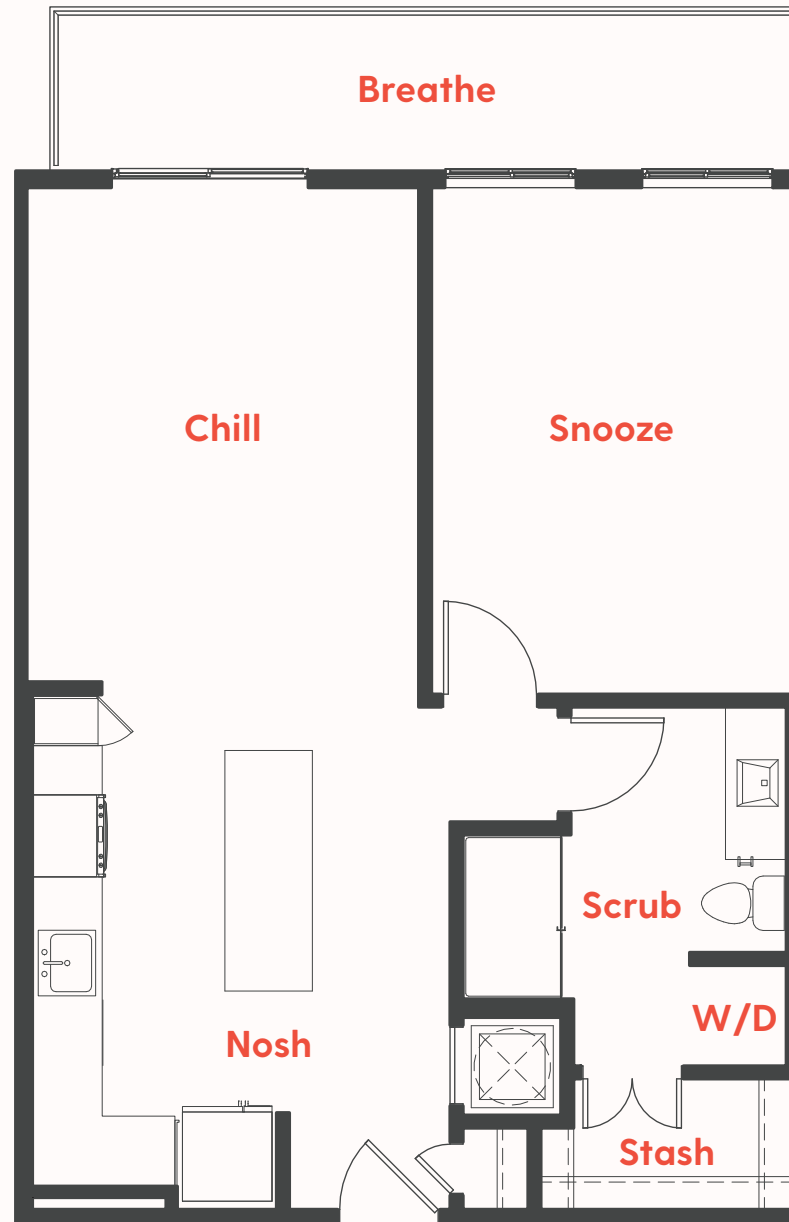

THE  
**RISE**  
MEMPHIS

**Unit A1e**  
**768 SF**  
**1 Bed/1 Bath**

123.456.7890  
400 Monroe Avenue  
Memphis, TN 38103

**theriseapts.com**

Information is believed to be accurate, but not warranted. Specification, pricing and availability are subject to change without notice. See agent for details. Artist's renderings and floorplans are approximate only and are not meant to be exact depictions of the unit. Drawings are not to scale. Your selected floorplan may vary from this illustration due to design configuration and architectural styling. Not all features are available in every apartment. All square footages are approximate.