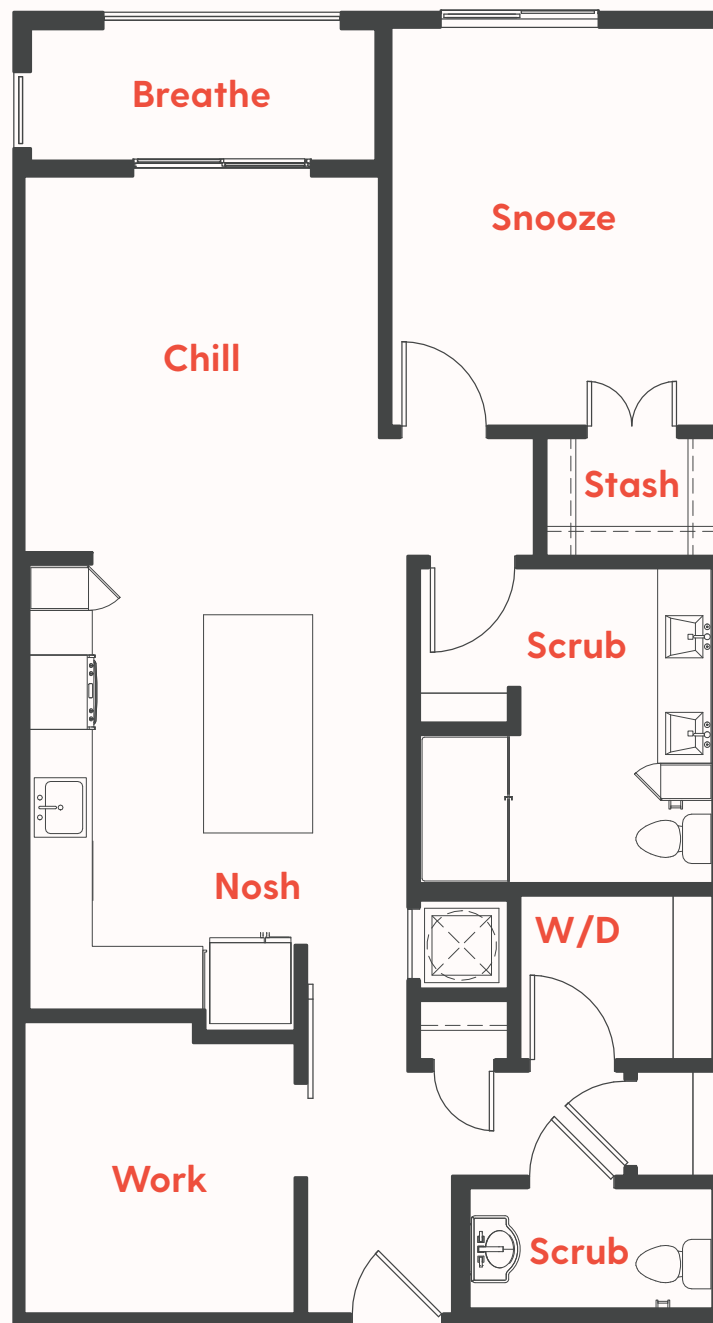

THE
RISE
MEMPHIS

Unit A1d
997 SF
1 Bed/1.5 Bath

123.456.7890
400 Monroe Avenue
Memphis, TN 38103

theriseapts.com

Information is believed to be accurate, but not warranted. Specification, pricing and availability are subject to change without notice. See agent for details. Artist's renderings and floorplans are approximate only and are not meant to be exact depictions of the unit. Drawings are not to scale. Your selected floorplan may vary from this illustration due to design configuration and architectural styling. Not all features are available in every apartment. All square footages are approximate.