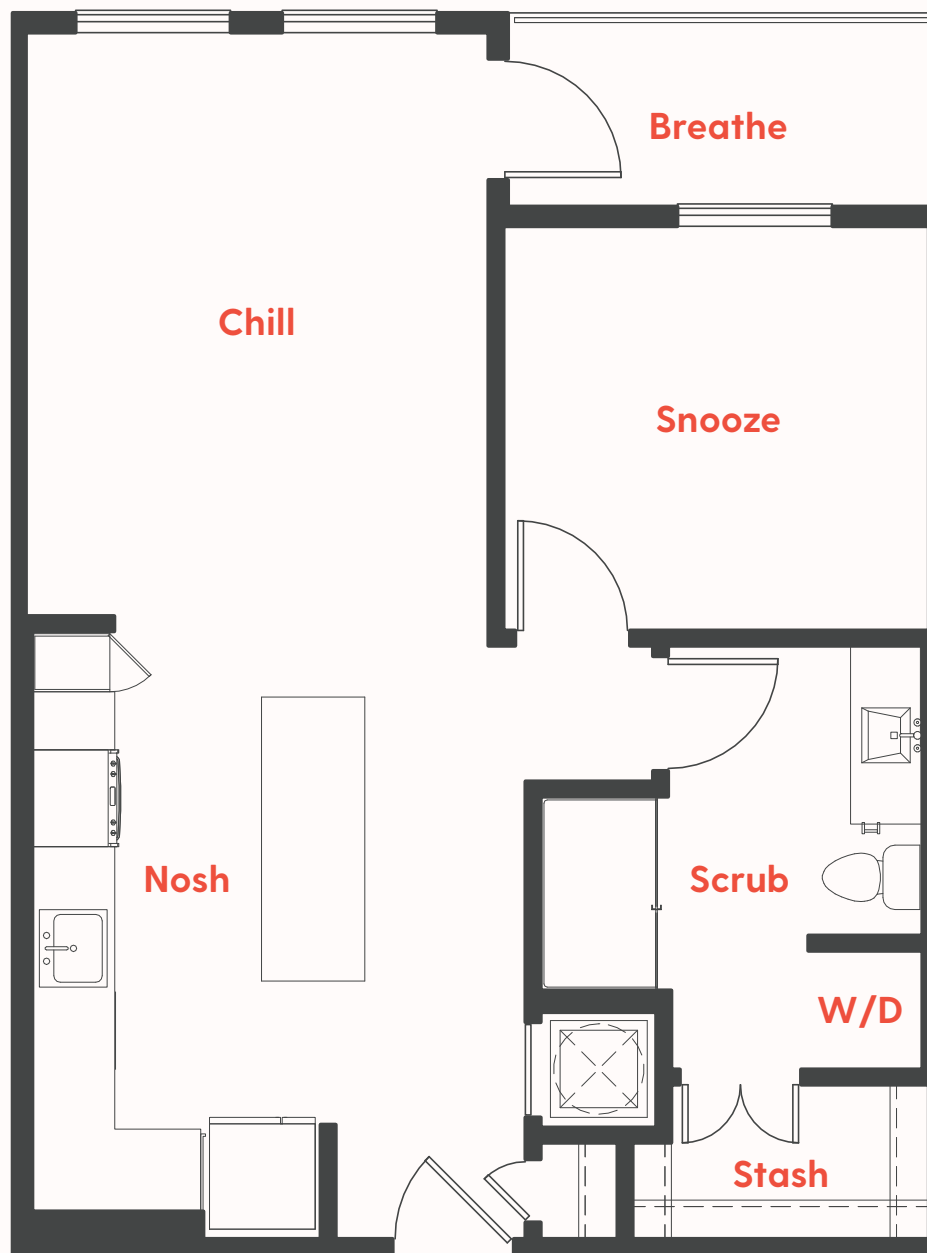

THE
RISE
MEMPHIS

Unit A1
712 SF
1 Bed/1 Bath

901.401.4014
420 Monroe Avenue
Memphis, TN 38103

theriseapts.com

Information is believed to be accurate, but not warranted. Specification, pricing and availability are subject to change without notice. See agent for details. Artist's renderings and floorplans are approximate only and are not meant to be exact depictions of the unit. Drawings are not to scale. Your selected floorplan may vary from this illustration due to design configuration and architectural styling. Not all features are available in every apartment. All square footages are approximate.