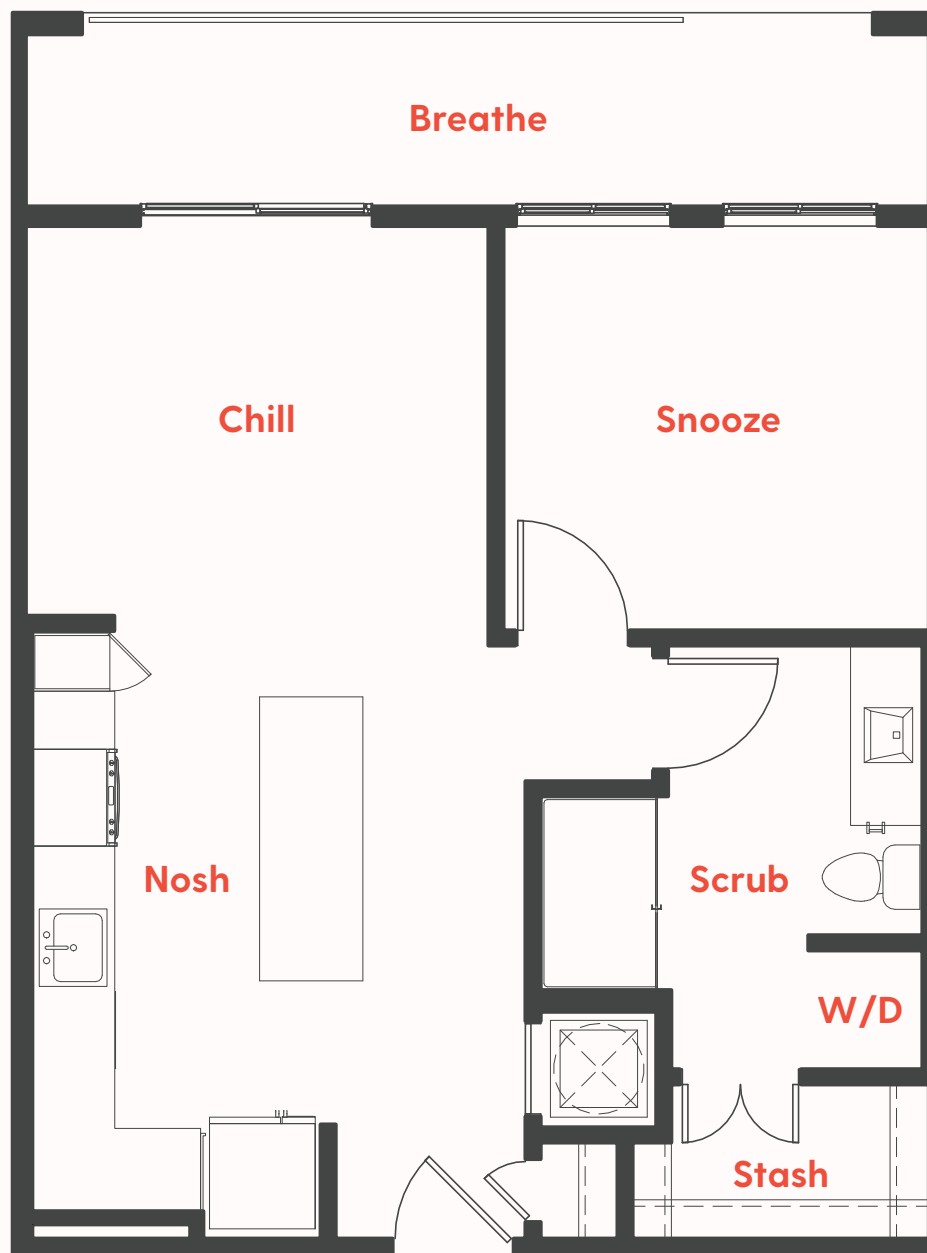

THE
RISE
MEMPHIS

Unit A1b
648 SF
1 Bed/1 Bath

123.456.7890
400 Monroe Avenue
Memphis, TN 38103

theriseapts.com

Information is believed to be accurate, but not warranted. Specification, pricing and availability are subject to change without notice. See agent for details. Artist's renderings and floorplans are approximate only and are not meant to be exact depictions of the unit. Drawings are not to scale. Your selected floorplan may vary from this illustration due to design configuration and architectural styling. Not all features are available in every apartment. All square footages are approximate.