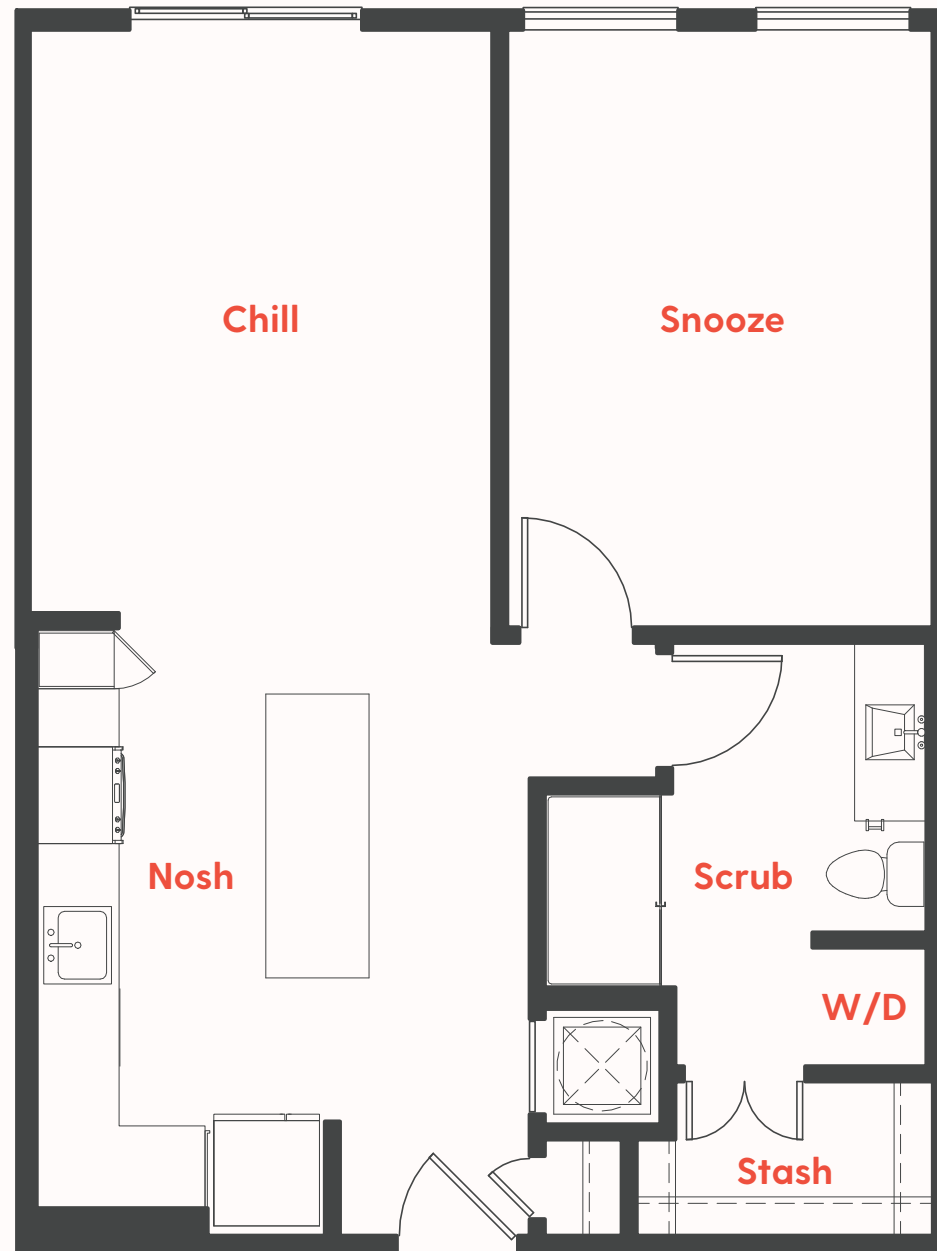

THE
RISE
MEMPHIS

Unit A1a Alt2
768 SF
1 Bed/1 Bath

901.401.4014
420 Monroe Avenue
Memphis, TN 38103

theriseapts.com

Information is believed to be accurate, but not warranted. Specification, pricing and availability are subject to change without notice. See agent for details. Artist's renderings and floorplans are approximate only and are not meant to be exact depictions of the unit. Drawings are not to scale. Your selected floorplan may vary from this illustration due to design configuration and architectural styling. Not all features are available in every apartment. All square footages are approximate.