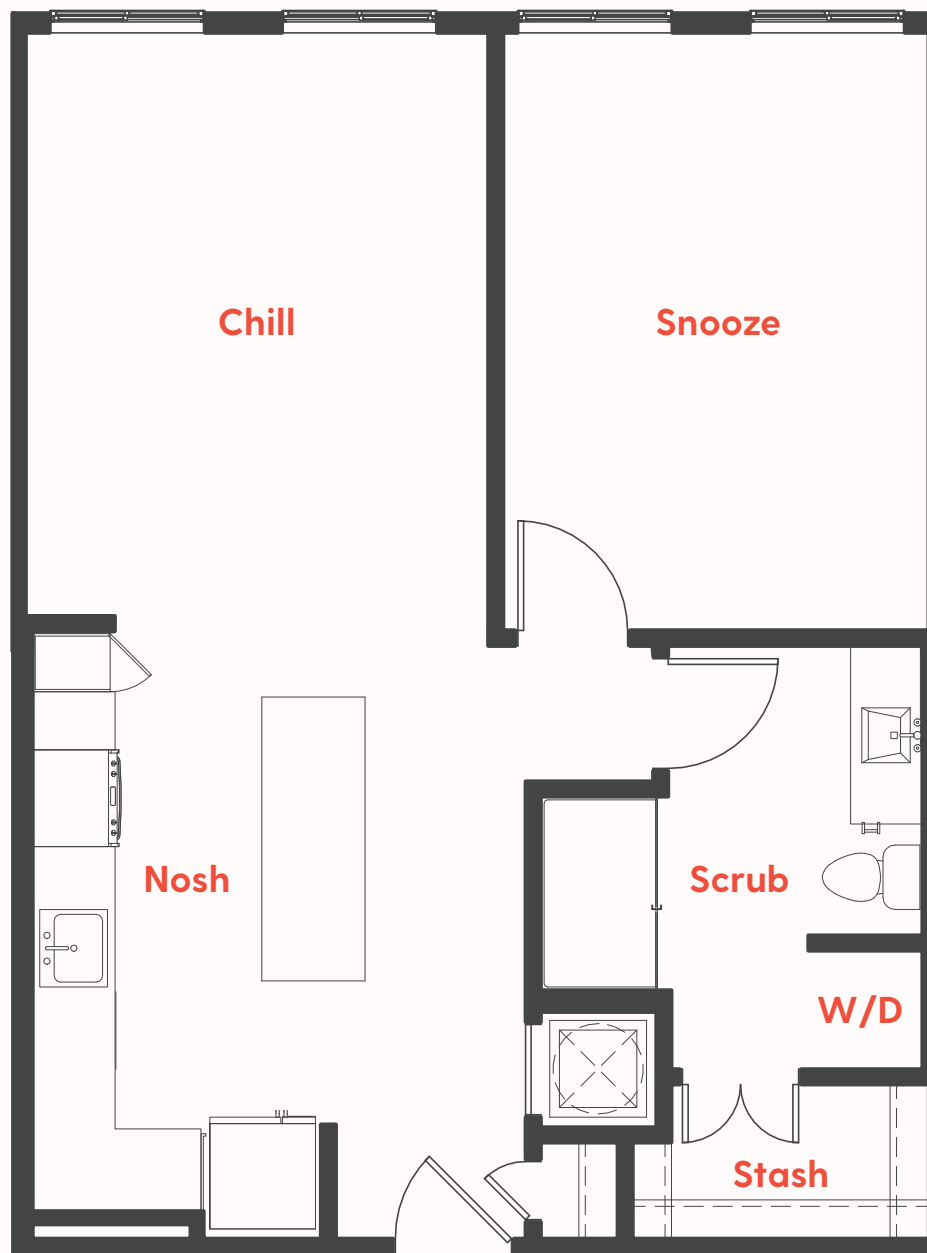

THE  
**RISE**  
MEMPHIS

**Unit A1a**  
**768 SF**  
**1 Bed/1 Bath**

123.456.7890  
400 Monroe Avenue  
Memphis, TN 38103

**theriseapts.com**

Information is believed to be accurate, but not warranted. Specification, pricing and availability are subject to change without notice. See agent for details. Artist's renderings and floorplans are approximate only and are not meant to be exact depictions of the unit. Drawings are not to scale. Your selected floorplan may vary from this illustration due to design configuration and architectural styling. Not all features are available in every apartment. All square footages are approximate.