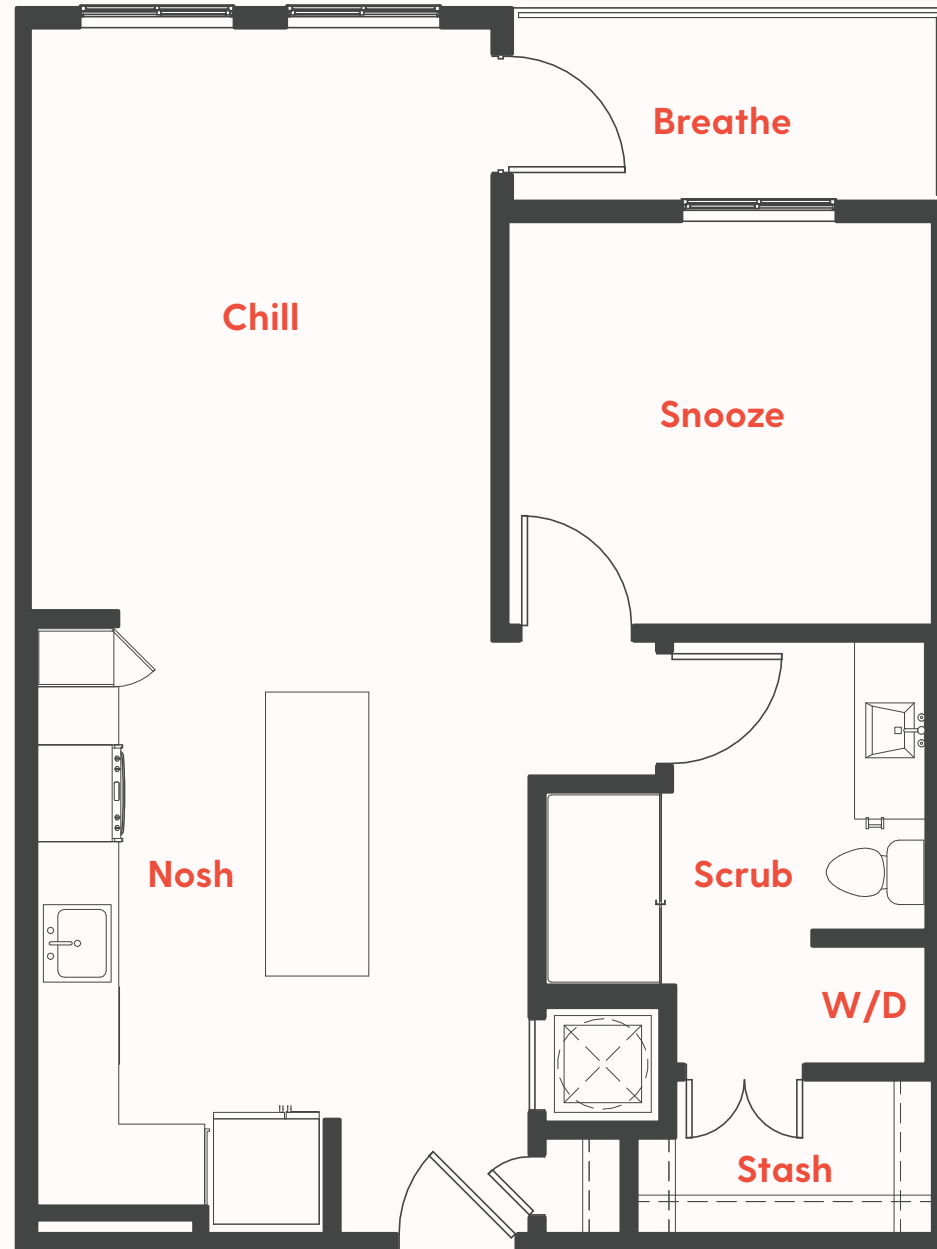

THE
RISE
MEMPHIS

Unit A1
712 SF
1 Bed/1 Bath

123.456.7890
400 Monroe Avenue
Memphis, TN 38103

theriseapts.com

Information is believed to be accurate, but not warranted. Specification, pricing and availability are subject to change without notice. See agent for details. Artist's renderings and floorplans are approximate only and are not meant to be exact depictions of the unit. Drawings are not to scale. Your selected floorplan may vary from this illustration due to design configuration and architectural styling. Not all features are available in every apartment. All square footages are approximate.